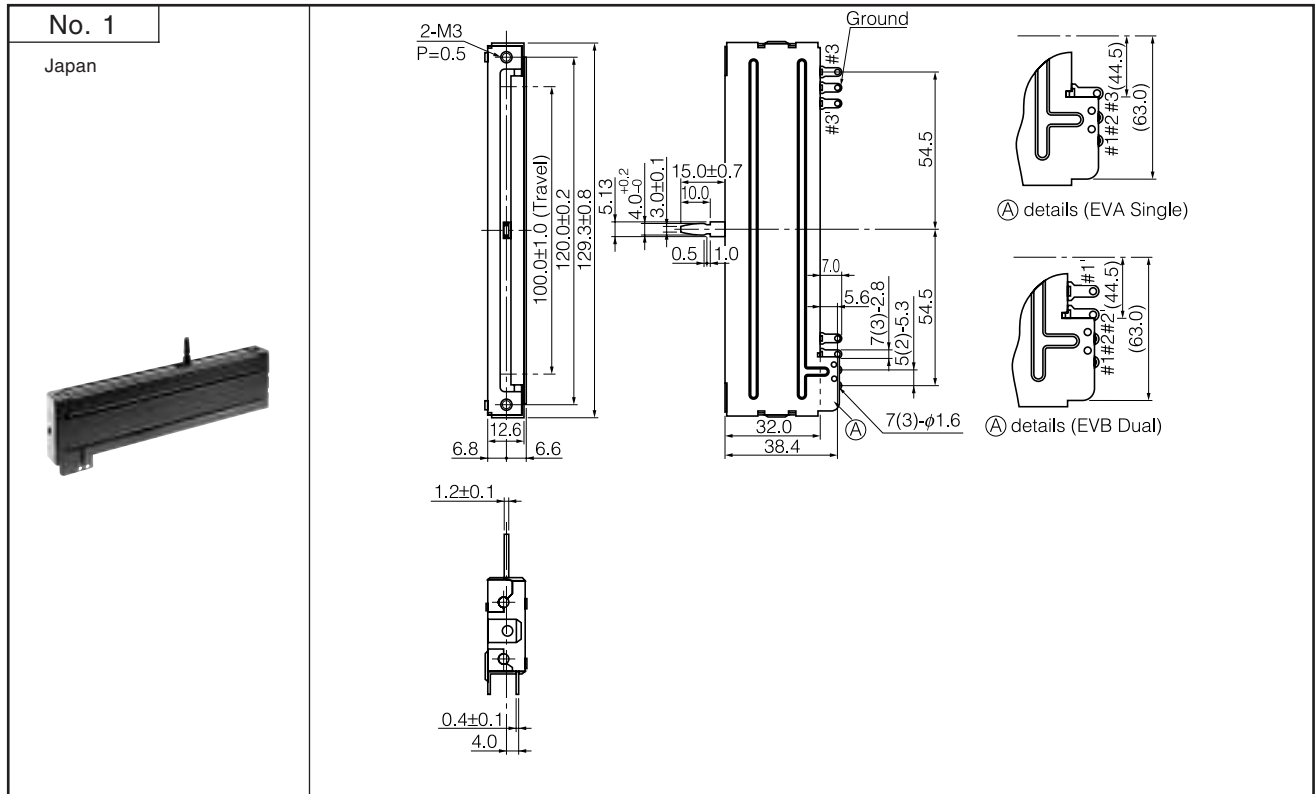

#### ■ Explanation of Part Numbers

#### ■ Major Specifications

Operating Force		0.1 N to 0.6 N
Standard Resistance*		5 kΩ, 10 kΩ, 20 kΩ
Power Rating		0.25 W
Taper*		A, B, C, D, Y
Operating Life		100000 cycles min.
Minimum Quantity/Packing Unit	EVAJY EVBXY	50 pcs. (Tray Pack)
	EVAJX EVBXJ	20 pcs. (Tray Pack)
Quantity/Carton	EVAJY EVBXY	50 pcs.
	EVAJX EVBXJ	80 pcs.

\*Custom specifications negotiable

Note: Custom design for Lever Style is available

■ Dimensions in mm (not to scale)

- 100.0 mm Travel, Single ..... EVAJY
- 100.0 mm Travel, Dual ..... EVBJY

- 60.0 mm Travel, Single ..... EVAJX
- 60.0 mm Travel, Dual ..... EVBJX