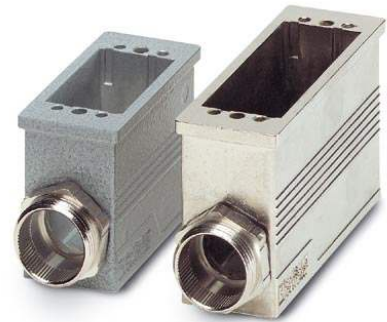

VC-MEMV-K4

Order No.: 1884513

The illustration shows versions, powder-coated and EMC-coated coupling housing

<http://eshop.phoenixcontact.de/phoenix/treeViewClick.do?UID=1884513>

Coupling housing, made of metal, EMC-coated type 4, number of modules 5, cable screw connection Pg21

Height	61 mm
Number of module slots	5
Housing material	Zinc die-cast
Housing surface material	Nickel-plated
Seal material	EPDM, conductive
Ambient temperature (operation)	-40 °C ... 125 °C

Certificates / Approvals

1853997	VC-M-KV-PG21(7-10,5)	Half screw connection Pg21, made of metal, consisting of rubber seal with one hole and one pressure screw, for type 2 - 4 housings, cable [mm] 7 - 10.5
1854006	VC-M-KV-PG21(9-13)	Half screw connection Pg21, made of metal, consisting of rubber seal with one hole and one pressure screw, for type 2 - 4 housings, cable [mm] 9 - 13
1854035	VC-M-KV-PG21(11,5-15,5)	Half screw connection Pg21, made of metal, consisting of rubber seal with one hole and one pressure screw, for type 2 - 4 housings, cable [mm] 11.5 - 13.5
1854048	VC-M-KV-PG21(14-18)	Half screw connection Pg21, made of metal, consisting of rubber seal with one hole and one pressure screw, for type 2 - 4 housings, cable [mm] 14 - 18
1854051	VC-M-KV-PG21(17-20,5)	Half screw connection Pg21, made of metal, consisting of rubber seal with one hole and one pressure screw, for type 2 - 4 housings, cable [mm] 17 - 20.5
1885305	VC-M-KV-PG21(20X 7)	Single screw connection PG21, made of metal, consisting of rubber seal with a long hole and pressure screw, for type 2-4 housings, cable [mm] 20 x 7 mm (for flat-ribbon cable)
1854970	VC-M-KV-PG21- 1X8,5/1X12	Half screw connection Pg21, made of metal, consisting of rubber seal with several holes and one pressure screw, for type 2 - 4 housings:
Marking		
1852875	VC-BZS WH	Marker labels, unprinted, 5-section, for individual labeling with M-PEN or CMS system, white