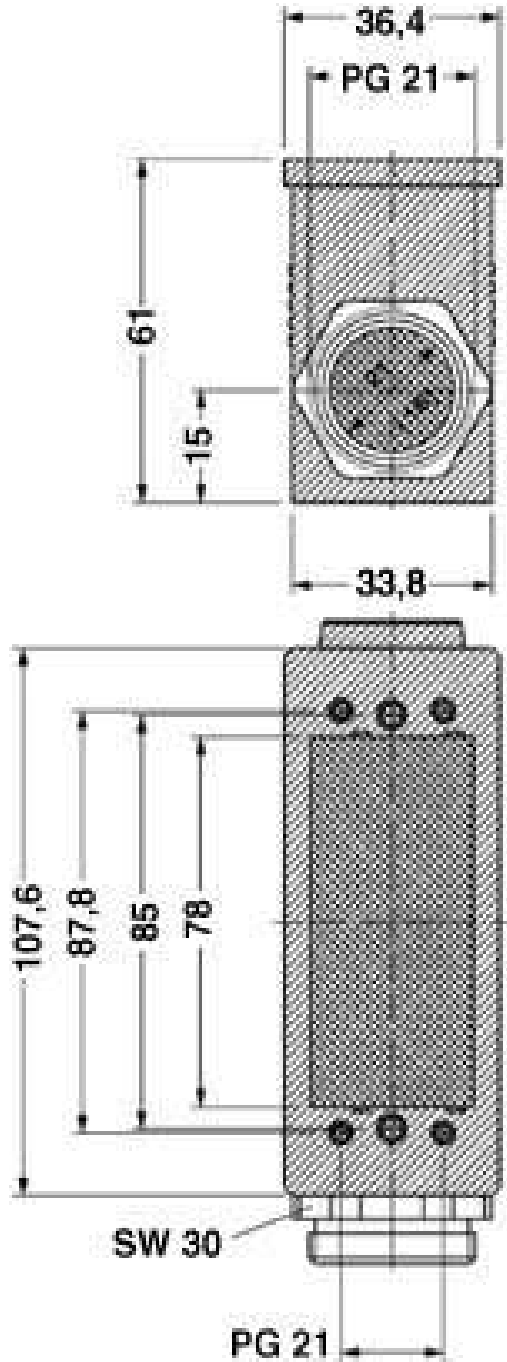

Drawings

Dimensioned drawing