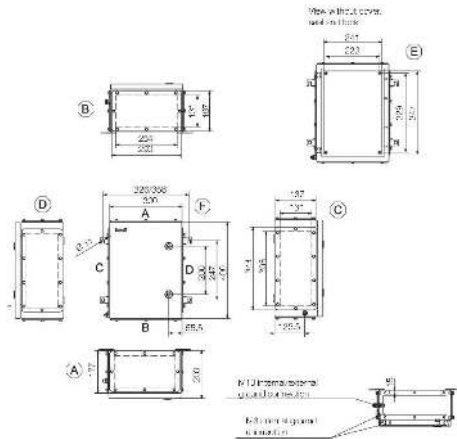

Data sheet

**Klippon TB QL (Terminal Box - Quarter Lock)
KTB QL 403020 S4E3**

Weidmüller Interface GmbH & Co. KG
Klingenbergstraße 16
D-32758 Detmold
Germany
Fon: +49 5231 14-0
Fax: +49 5231 14-292083
www.weidmueller.com

Drawings