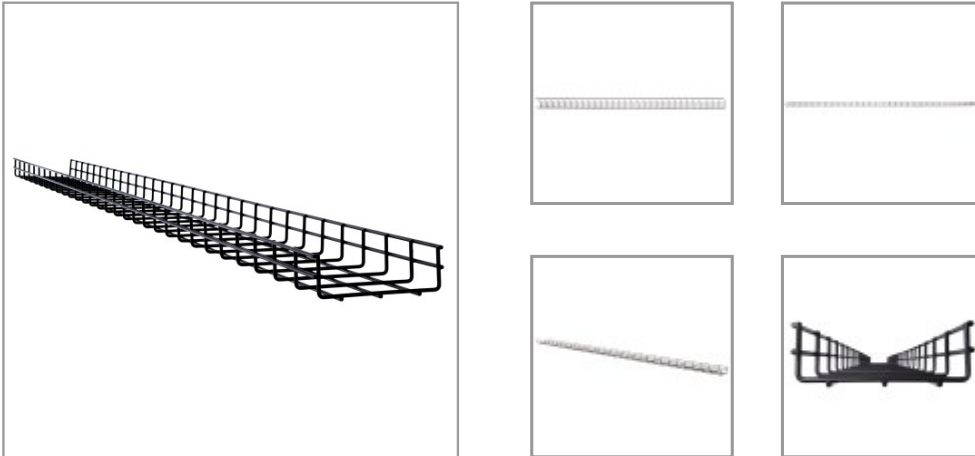

## Wire Mesh Cable Tray - 150 x 50 x 3000 mm (6 in. x 2 in. x 10 ft.) QTY: 10

MODEL NUMBER: SRWB6210STR

Provides wall-, floor- or ceiling-based copper cable routing, allowing organized category cable bundling within your data center.

### Features

**Eliminate Cable Stress by Organizing Copper Cabling Through Your Data Center** This SmartRack® Wire Mesh Cable Tray is easy to install along the wall, floor or ceiling of your data center. The SRWB6210STR is a straight section measuring 3000 millimeters long, but you can cut it with side-action bolt cutters to fit your custom specifications. It also measures 150 millimeters wide and 50 millimeters high to let you neatly bundle network and audio/video cables.

**Constructed from High-Strength Steel Wire Built to Last in Busy Environments** The black powder-coated wire is smooth and rounded, which not only protects cable installers and IT personnel from cutting their hands, but also prevents cables from fraying along sharp edges. The rounded wire also prohibits debris from building up on it in dusty network closets and industrial spaces. Large mesh openings allow you to route cables through the spaces if needed.

### Highlights

- (10) TEN total spans of wire basket
- Cuts cable clutter by routing bundles along the wall, floor or ceiling in your data center
- Smooth, rounded wire construction prevents cable fraying due to sharp ends
- Large mesh size allows convenient cable routing through the open spaces
- Ideal for organizing cable in data centers, network closets and industrial areas