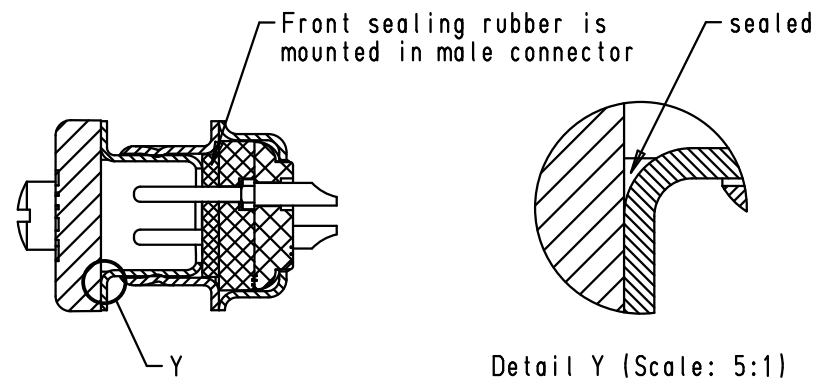

IP 67 shielding concept

Front sealing rubber 09 67 002 9003 must be purchased separately

				Dot.	Name	 <p>All Dim. in mm Orig. Size DIN A 4</p>	IP 67 female metal shielding cap, tin plated shell for 25 poles male D-Sub with screw locks	Maßstab/ Scale
			Detail.	12/04/07	PK			2:1
			Insp.					
			Stand.					
34906	18/04/08	PK	HARTING EURL F-95972 Paris				TB 09 67 002 9062	Blatt/ Page
33977	12/04/07	PK						1 / 1
Mod.	Dot.	Name						Sub.