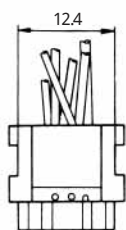

• TM1RV-623K66- *
• TM1RV-623K64- *
• TM1RV-623K62- *

CL No.	Part No.	RoHS	CL No.	Part No.	RoHS
222-4307-9	TM1RV-623K66-4S-150M	YES	222-4473-8	TM1RV-623K64-4S-150M	YES

Color	L (mm)
White	150
Yellow	150
Green	150
Red	150
Black	150
Blue	150

Color	L (mm)
Yellow	150
Green	150
Red	150
Black	150

CL No.	Part No.	RoHS
222-4470-0	TM1RV-623K62-4S-150M	YES

Color	L (mm)
Green	150
Red	150