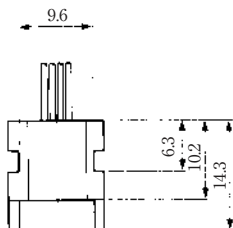

●TM1R-616P44-*

CL No.	Part No.	RoHS
222-4466-2	TM1R-616P44-35S-150M	YES

Color	L (mm)
Yellow	150
Green	150
Red	150
Black	150

Note: Standard finish color is gray.

●TM1R-616M44-*

CL No.	Part No.	RoHS
222-4451-5	TM1R-616M44-35S-70M	YES