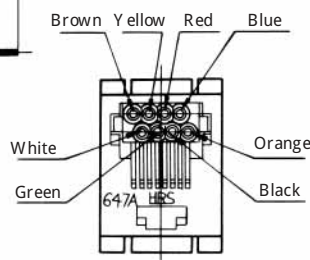

MODULAR CONNECTORS

CL 222 TM

• TM1RV-647AF88- *

CL No.	Part No.	RoHS
222-4454-3	TM1RV647AF88-35S-150M	YES

Color	L (mm)
Brown	150
White	150
Yellow	150
Green	150
Red	150
Black	150
Blue	150
Orange	150

Note: Standard color is warm gray.