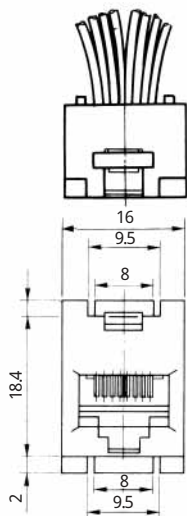

MODULAR CONNECTORS

CL 222 TM

• TM1RV-647AF88- *