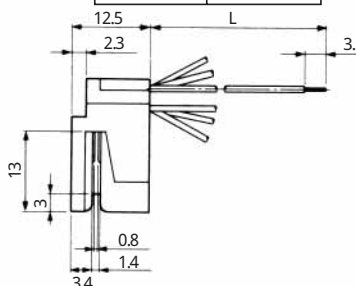

Note1: Standard finish color is gray.
Note2: The drawing is shown sample of TM1RV-623P66- *