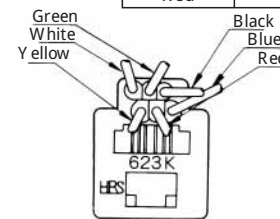

CL No.	Part No.	RoHS
CL222-4440-9	TM2RDA-F44-4S-150M	YES

Color	L (mm)
Yellow	150
Green	150
Red	150
Black	150

Note: Standard finish color is warm gray.

MODULAR CONNECTORS

CL 222 TM

• TM6RA-I44- *

CL No.	Part No.	RoHS
222-4474-0	TM6RA-I44-35S-150M	YES

Color	L (mm)
Yellow	150
Green	150
Red	150
Black	150

Note: Standard finish color is ash gray.

• TM1RV-623K66- *
 • TM1RV-623K64- *
 • TM1RV-623K62- *

CL No.	Part No.	RoHS	CL No.	Part No.	RoHS
222-4307-9	TM1RV-623K66-4S-150M	YES	222-4473-8	TM1RV-623K64-4S-150M	YES

Color	L (mm)
White	150
Yellow	150
Green	150
Red	150
Black	150
Blue	150

Color	L (mm)
Yellow	150
Green	150
Red	150
Black	150

CL No.	Part No.	RoHS
222-4470-0	TM1RV-623K62-4S-150M	YES

Color	L (mm)
Green	150
Red	150