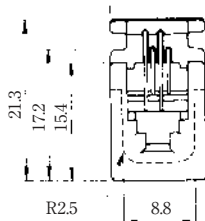

MODULAR CONNECTORS

CL 222 TM

Wire Lead Jack Type

●TM1R-616B44-*

CL No.	Part No.	RoHS
222-4465-0	TM1R-616B44-35S-150M	YES

Color	L (mm)
Yellow	150
Green	150
Red	150
Black	150

Note: Standard finish color is gray.

●TM1R-616P44-*

CL No.	Part No.	RoHS
222-4466-2	TM1R-616P44-35S-150M	YES

Color	L (mm)
Yellow	150
Green	150
Red	150
Black	150

Note: Standard finish color is gray.

●TM1R-616M44-*

CL No.	Part No.	RoHS
222-4451-5	TM1R-616M44-35S-70M	YES