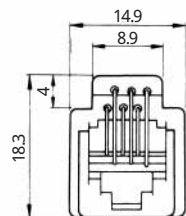

CL No.	Part No.	RoHS
CL222-4440-9	TM2RDA-F44-4S-150M	YES

Color	L (mm)
Yellow	150
Green	150
Red	150
Black	150

Note: Standard finish color is warm gray.

MODULAR CONNECTORS

CL 222 TM

• TM6RA-I44- *

CL No.	Part No.	RoHS
222-4474-0	TM6RA-I44-35S-150M	YES

Color	L (mm)
Yellow	150
Green	150
Red	150
Black	150

Note: Standard finish color is ash gray.

• TM1RV-623K66- *
 • TM1RV-623K64- *
 • TM1RV-623K62- *

CL No.	Part No.	RoHS	CL No.	Part No.	RoHS
222-4307-9	TM1RV-623K66-4S-150M	YES	222-4473-8	TM1RV-623K64-4S-150M	YES

Color	L (mm)
White	150
Yellow	150
Green	150
Red	150
Black	150
Blue	150

Color	L (mm)
Yellow	150
Green	150
Red	150
Black	150

CL No.	Part No.	RoHS
222-4470-0	TM1RV-623K62-4S-150M	YES

Color	L (mm)
Green	150
Red	150