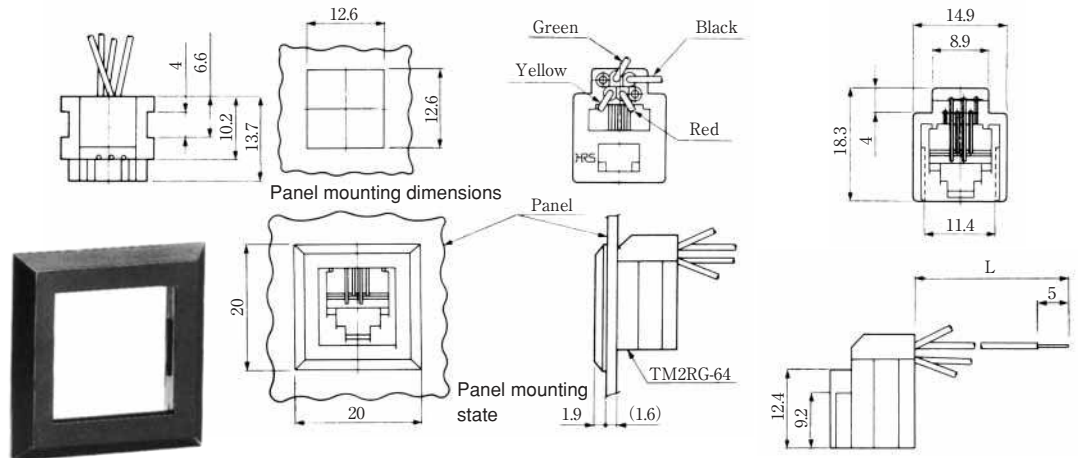

● TM2RGV-L66-*

● TM2RGV-L64-*

● TM2RGV-L62-*

CL No.	Part No.	RoHS
222-4462-1	TM2RGV-L66-4S-150M	YES

Color	L (mm)
White	150
Yellow	150
Green	150
Red	150
Black	150
Blue	150

CL No.	Part No.	RoHS
222-4456-9	TM2RGV-L64-4S-150M	YES

Color	L (mm)
Yellow	150
Green	150
Red	150
Black	150

CL No.	Part No.	RoHS
222-4455-6	TM2RGV-L62-4S-150M	YES

Color	L (mm)
Green	150
Red	150

Note1: Standard finish color is dark brown. Note2: The drawing is shown sample of TM2RGV-L64-*