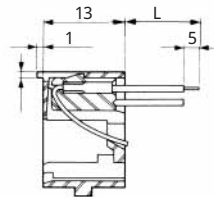

• TM2RC-88- *

CL No.	Part No.	RoHS
222-4434-6	TM2RCV-M88-5S-450M	YES

Color	L (mm)
Gray	450
Purple	450
Blue	450
Green	450
Yellow	450
Orange	450
Red	450
Brown	450