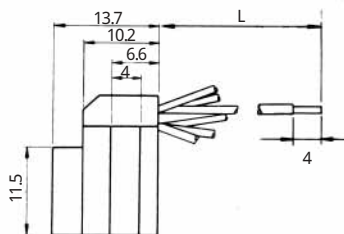

Color	L (mm)
Yellow	150
Green	150
Red	150
Black	150

Note: Standard finish color is ash gray.

• TM1RV-623K66- *
 • TM1RV-623K64- *
 • TM1RV-623K62- *

CL No.	Part No.	RoHS	CL No.	Part No.	RoHS
222-4307-9	TM1RV-623K66-4S-150M	YES	222-4473-8	TM1RV-623K64-4S-150M	YES

Color	L (mm)
White	150
Yellow	150
Green	150
Red	150
Black	150
Blue	150

Color	L (mm)
Yellow	150
Green	150
Red	150
Black	150

CL No.	Part No.	RoHS
222-4470-0	TM1RV-623K62-4S-150M	YES

Color	L (mm)
Green	150
Red	150