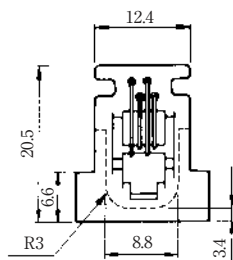

MODULAR CONNECTORS

CL 222 TM

Wire Lead Jack Type

●TM1R-616B44-*

CL No.	Part No.	RoHS
222-4465-0	TM1R-616B44-35S-150M	YES

Color	L (mm)
Yellow	150
Green	150
Red	150
Black	150

Note: Standard finish color is gray.

●TM1R-616P44-*

CL No.	Part No.	RoHS
222-4466-2	TM1R-616P44-35S-150M	YES

Color	L (mm)
Yellow	150
Green	150
Red	150
Black	150

Note: Standard finish color is gray.

●TM1R-616M44-*

CL No.	Part No.	RoHS
222-4451-5	TM1R-616M44-35S-70M	YES