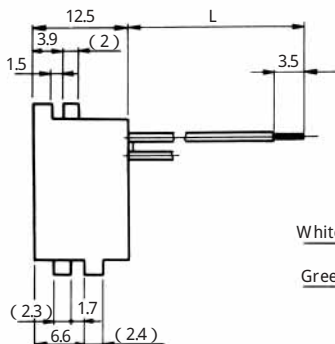

● TM2RGV-L66-*

● TM2RGV-L64-*

● TM2RGV-L62-*

CL No.	Part No.	RoHS
222-4462-1	TM2RGV-L66-4S-150M	YES

Color	L (mm)
White	150
Yellow	150
Green	150
Red	150
Black	150
Blue	150

CL No.	Part No.	RoHS
222-4456-9	TM2RGV-L64-4S-150M	YES

Color	L (mm)
Yellow	150
Green	150
Red	150
Black	150

CL No.	Part No.	RoHS
222-4455-6	TM2RGV-L62-4S-150M	YES

Color	L (mm)
Green	150
Red	150

Note1: Standard finish color is dark brown. Note2: The drawing is shown sample of TM2RGV-L64-*

MODULAR CONNECTORS

CL 222 TM

• TM1RV-647AF88- *

CL No.	Part No.	RoHS
222-4454-3	TM1RV647AF88-35S-150M	YES

Color	L (mm)
Brown	150
White	150
Yellow	150
Green	150
Red	150
Black	150
Blue	150
Orange	150

Note: Standard color is warm gray.