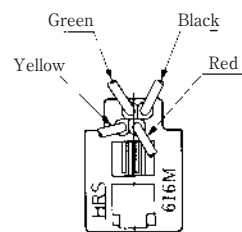

●TM1R-616P44-*

CL No.	Part No.	RoHS
222-4466-2	TM1R-616P44-35S-150M	YES

Color	L (mm)
Yellow	150
Green	150
Red	150
Black	150

Note: Standard finish color is gray.

●TM1R-616M44-*

CL No.	Part No.	RoHS
222-4451-5	TM1R-616M44-35S-70M	YES

Color	L (mm)
Yellow	70
Green	70
Red	70
Black	70

Note: Standard finish color is gray.

MODULAR CONNECTORS

Q 222 TM

• TM1R-616W44-*

CL No.	Part No.	RoHS
222-4441-1	TM1R-616W44-4S-150M	YES

Color	L (mm)
Yellow	150
Green	150
Red	150
Black	150