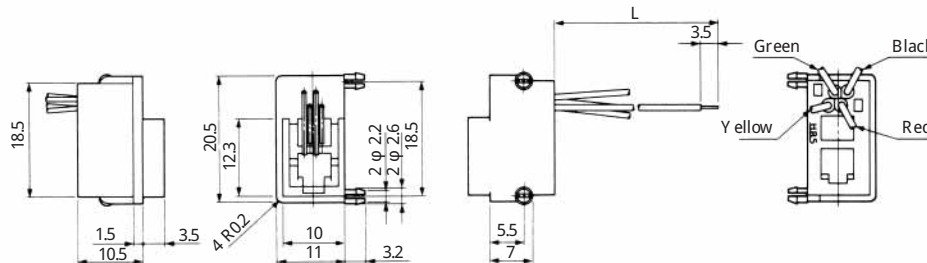

CL No.	Part No.	RoHS
222-4474-0	TM6RA-I44-35S-150M	YES

Color	L (mm)
Yellow	150
Green	150
Red	150
Black	150

Note: Standard finish color is ash gray.