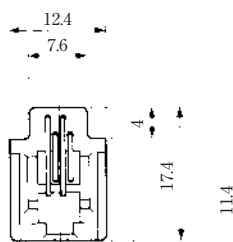

●TM1R-616P44-*

CL No.	Part No.	RoHS
222-4466-2	TM1R-616P44-35S-150M	YES

Color	L (mm)
Yellow	150
Green	150
Red	150
Black	150

Note: Standard finish color is gray.

●TM1R-616M44-*

CL No.	Part No.	RoHS
222-4451-5	TM1R-616M44-35S-70M	YES