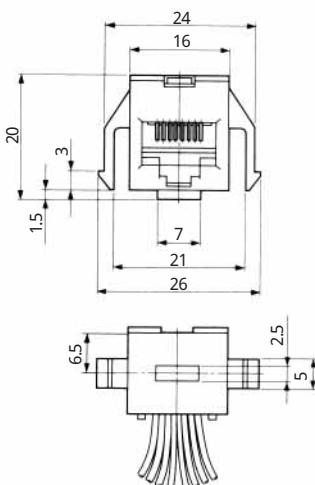

• TM2RC-88- *