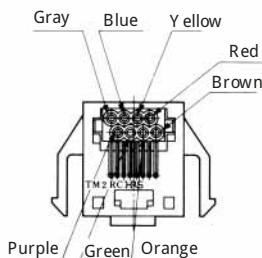

Color	L (mm)
Yellow	150
Green	150
Red	150
Black	150

CL No.	Part No.	RoHS
222-4455-6	TM2RGV-L62-4S-150M	YES

Color	L (mm)
Green	150
Red	150

Note1: Standard finish color is dark brown. Note2: The drawing is shown sample of TM2RGV-L64-*

MODULAR CONNECTORS

CL 222 TM

• TM1RV-647AF88- *

CL No.	Part No.	RoHS
222-4454-3	TM1RV647AF88-35S-150M	YES

Color	L (mm)
Brown	150
White	150
Yellow	150
Green	150
Red	150
Black	150
Blue	150
Orange	150

Note: Standard color is warm gray.

• TM2RC-88- *

CL No.	Part No.	RoHS
222-4434-6	TM2RCV-M88-5S-450M	YES

Color	L (mm)
Gray	450
Purple	450
Blue	450
Green	450
Yellow	450
Orange	450
Red	450
Brown	450

Note: Standard finish color is beige white.