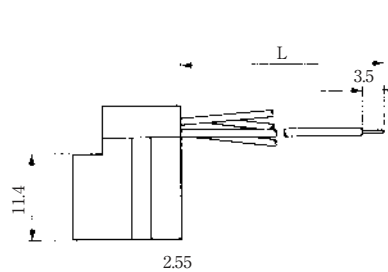

●TM1R-616P44-*

CL No.	Part No.	RoHS
222-4466-2	TM1R-616P44-35S-150M	YES

Color	L (mm)
Yellow	150
Green	150
Red	150
Black	150

Note: Standard finish color is gray.

●TM1R-616M44-*

CL No.	Part No.	RoHS
222-4451-5	TM1R-616M44-35S-70M	YES

Color	L (mm)
Yellow	70
Green	70
Red	70
Black	70

Note: Standard finish color is gray.

MODULAR CONNECTORS

Q 222 TM

• TM1R-616W44-*

CL No.	Part No.	RoHS
222-4441-1	TM1R-616W44-4S-150M	YES

Color	L (mm)
Yellow	150
Green	150
Red	150
Black	150