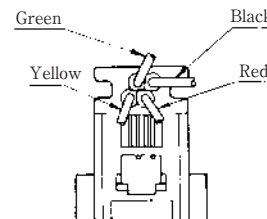

MODULAR CONNECTORS

CL 222 TM

Wire Lead Jack Type

●TM1R-616B44-*

CL No.	Part No.	RoHS
222-4465-0	TM1R-616B44-35S-150M	YES

Color	L (mm)
Yellow	150
Green	150
Red	150
Black	150

Note: Standard finish color is gray.

●TM1R-616P44-*

CL No.	Part No.	RoHS
222-4466-2	TM1R-616P44-35S-150M	YES

Color	L (mm)
Yellow	150
Green	150
Red	150
Black	150

Note: Standard finish color is gray.

●TM1R-616M44-*

CL No.	Part No.	RoHS
222-4451-5	TM1R-616M44-35S-70M	YES