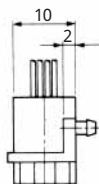

CL No.	Part No.	RoHS
CL222-4440-9	TM2RDA-F44-4S-150M	YES

Color	L (mm)
Yellow	150
Green	150
Red	150
Black	150

Note: Standard finish color is warm gray.

MODULAR CONNECTORS

CL 222 TM

• TM6RA-I44- *

CL No.	Part No.	RoHS
222-4474-0	TM6RA-I44-35S-150M	YES