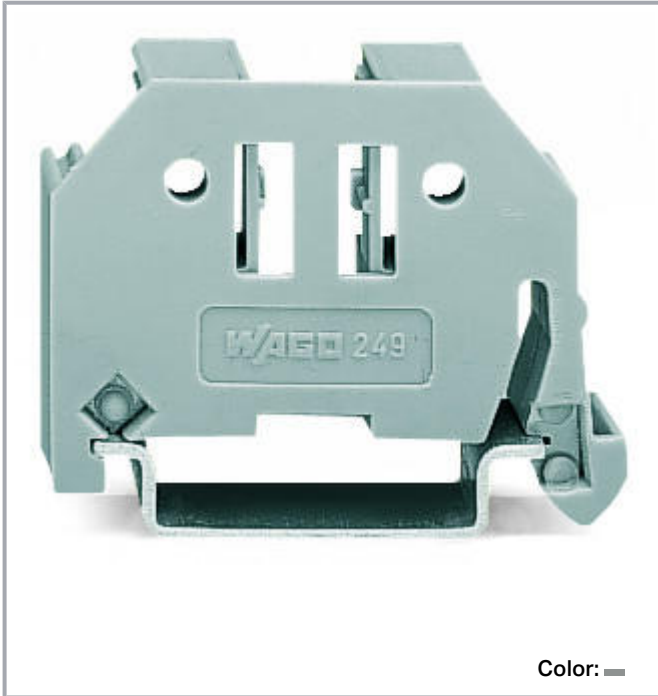

Data sheet | Item number: 249-117

Screwless end stop; 10 mm wide; for DIN-rail 35 x 15 and 35 x 7.5; gray

www.wago.com/249-117

**Data
Notes**

Note

Snap on – that's it!

Assembling the new WAGO screwless end stop is as simple and quick as snapping a WAGO rail-mount terminal block onto the rail.

Tool free!

A tool-free design allows rail-mount terminal blocks to be safely and economically secured against any movement on all DIN-35 rails per DIN EN 60715 (35 x 7.5 mm; 35 x 15 mm).

Entirely without screws!

The "secret" to a perfect fit lies in the two small clamping plates which keep the end stop in position, even if the rails are mounted vertically.

Subject to changes. Please also observe the further product documentation!

Technical data

Main product function	Mounting accessories
Mounting type	DIN-35 rail

Physical data

Width	10 mm / 0.394 inch
Height	44 mm / 1.732 inch

Material data

Color	gray
Flammability class per UL94	V0
Fire load	0.153 MJ
Weight	5.1 g