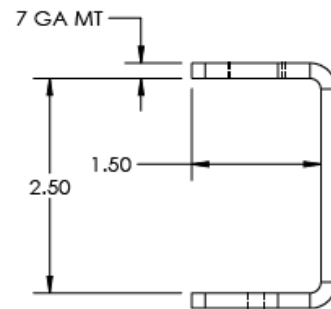

HEAVY DUTY GOOSENECK FLEX ARM

95156 24" Long, 1/4-20 Female, C-Clamp Base

ARM LENGTH	24" (609.6mm)
ARM MATERIAL	Steel
OUTSIDE DIAMETER	.695"
INSIDE DIAMETER	.325"
LOAD RATING	Max Load @ 90 Degrees: <u>1.5 pounds</u>
FEEL	Heavy Duty, Feels Stiff
MOUNTING STYLE	C-Clamp, 2.5" L x 2.0" W x 1.5" H Threaded in place with Loctite
TOP FITTING	1/4-20 UNC Female Thread Male Thread Conversion Kit included with single use tube of Loctite and Male Stud
BASE FITTING	Black e-coated 3/8 NPSM x .375" long Hex Fer- rule
COVERING SLEEVE	PVC, Matte Black