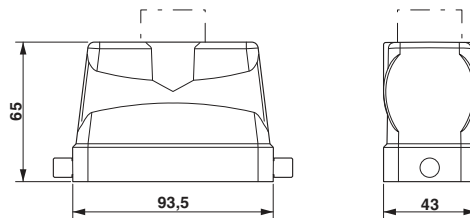

Technical data

Dimensions

| | |
|--------|-------|
| Height | 65 mm |
| Width | 43 mm |
| Length | 94 mm |

Ambient conditions

| | |
|---------------------------------|-------------------|
| Schutzart Gehäuse (IP) | IP65 |
| Ambient temperature (operation) | -40 °C ... 125 °C |

Accessories

Accessories

Full screw connection

Cable gland - HC-K-KV-M32(15-21) - 1690642

Plastic screw connection up to 5 bar, thread length: 10 mm, cable diameter: 15 - 21 mm, WAF 36, screw connection: M32

Housing - HC-B 16-TFL-N-O1STM32S - 1460109

Accessories

Cable gland - HC-M-KV-M32(14-21) - 1690587

Metal screw connection up to 5 bar, thread length: 8 mm, cable diameter: 14 - 21 mm, WAF 34, screw connection: M32

Cable gland - HC-M-KV-M32(19-27) - 1646010

Metal screw connection up to 5 bar, thread length: 8 mm, cable diameter: 19 - 27 mm, WAF 43, screw connection: M32

Drawings

Dimensioned drawing

Dimensional drawing