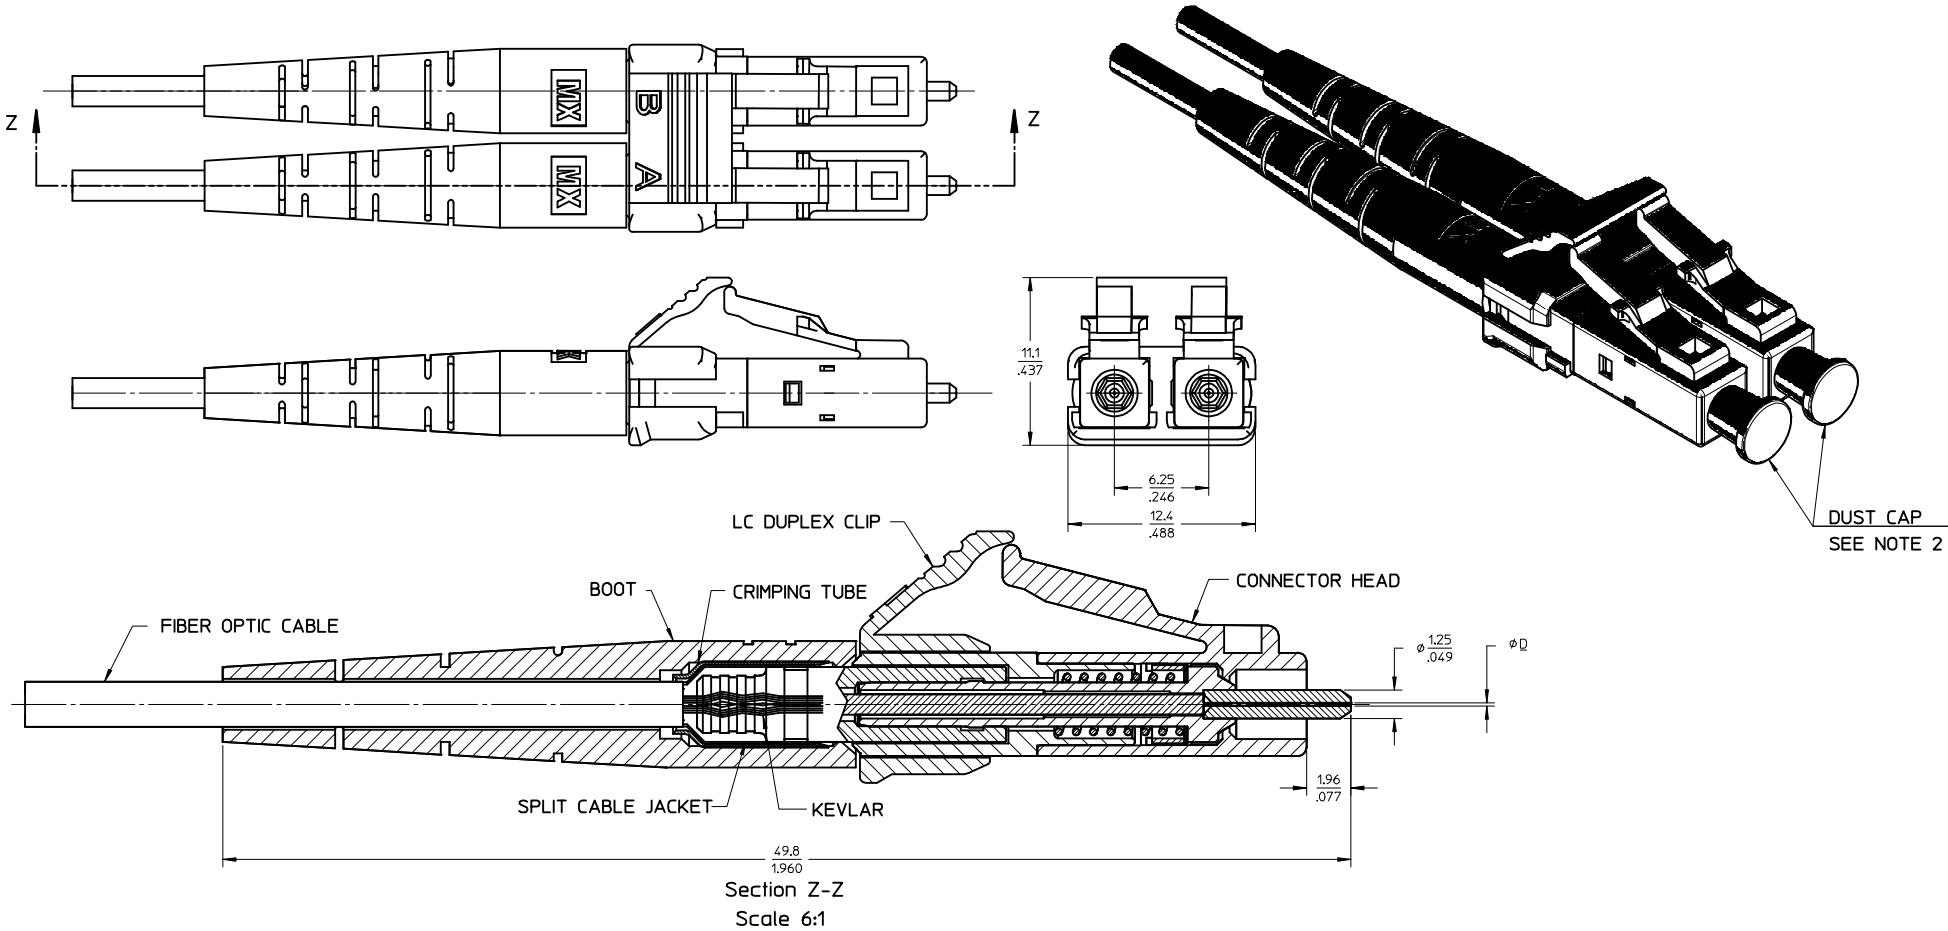

PART NUMBER	CABLE TYPE	φD (um)	COLOR
106021-2200	SINGLE MODE PC	126	BLUE
106021-2300	MULTI MODE	127	BEIGE

NOTES:  
 1. ALL DIMENSIONS ARE FOR REFERENCE ONLY.  
 2. DUST CAP SHOWN IN ISO VIEW ONLY.

ENTER DESCRIPTION EC NO: MF2015-0073 DRWNS: SBOJANIC 2014/08/05 CHKD: APPR: YBEDNYAK 2014/08/12	QUALITY SYMBOLS ▽=0 ▽=0	GENERAL TOLERANCES (UNLESS SPECIFIED)		DIMENSION STYLE	SCALE	DESIGN UNITS	THIRD ANGLE PROJECTION	
				MM/IN	4:1	INCH		
				DRAWN BY	DATE	TITLE		
				CHECKED BY	DATE	LC CONNECTOR DPLX TIGHT CABLE		
		APPROVED BY		DATE	MOLEX INCORPORATED			
		MATERIAL NO.		DATE	DOCUMENT NO.			
		SEE TABLE		2014/08/12	SD-106021-2200			
		DRAFT WHERE APPLICABLE MUST REMAIN WITHIN DIMENSIONS		THIS DRAWING CONTAINS INFORMATION THAT IS PROPRIETARY TO MOLEX INCORPORATED AND SHOULD NOT BE USED WITHOUT WRITTEN PERMISSION		SHEET NO. 1 OF 1		