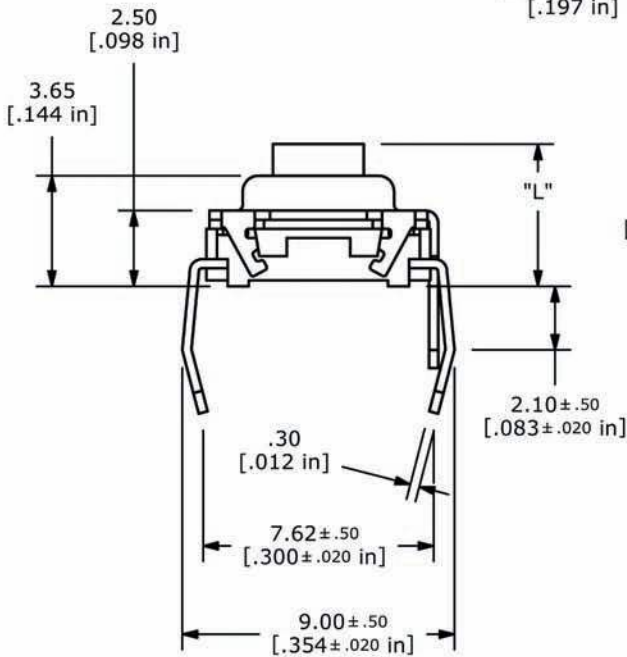

## BODY DIMENSIONS

Actuator	"L" Dimension
A	4.70
B	5.20
C	6.90
D	10.00

ANTI-VANDAL SWITCHES  
 DETECTOR SWITCHES  
 DIP SWITCHES  
 KEYLOCK SWITCHES  
 NAVIGATION SWITCHES  
 PUSHBUTTON SWITCHES  
 ROCKER SWITCHES  
 ROTARY SWITCHES  
 SLIDE SWITCHES  
 SNAP ACTION SWITCHES  
 TACTILE SWITCHES  
 TOGGLE SWITCHES  
 CAP OPTIONS