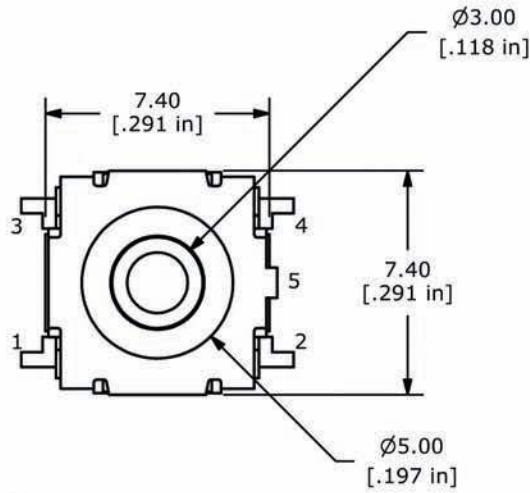

## BODY DIMENSIONS

Actuator	"L" Dimension
A	4.70
B	5.20
C	6.90
D	10.00

ANTI-VANDAL SWITCHES  
 DETECTOR SWITCHES  
 DIP SWITCHES  
 KEYLOCK SWITCHES  
 NAVIGATION SWITCHES  
 PUSHBUTTON SWITCHES  
 ROCKER SWITCHES  
 ROTARY SWITCHES  
 SLIDE SWITCHES  
 SNAP ACTION SWITCHES  
 TACTILE SWITCHES  
 TOGGLE SWITCHES  
 CAP OPTIONS