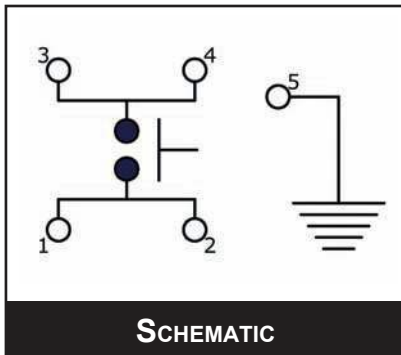

ANTI-VANDAL SWITCHES
DETECTOR SWITCHES
DIP SWITCHES
KEYLOCK SWITCHES
NAVIGATION SWITCHES
PUSHBUTTON SWITCHES
ROCKER SWITCHES
ROTARY SWITCHES
SLIDE SWITCHES
SNAP ACTION SWITCHES
TACTILE SWITCHES
TOGGLE SWITCHES
CAP OPTIONS