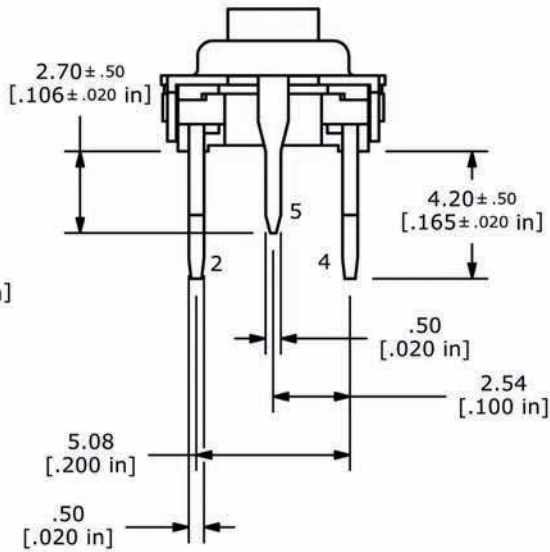

## BODY DIMENSIONS

Actuator	"L" Dimension
A	4.70
B	5.20
C	6.90
D	10.00

ANTI-VANDAL SWITCHES  
 DETECTOR SWITCHES  
 DIP SWITCHES  
 KEYLOCK SWITCHES  
 NAVIGATION SWITCHES  
 PUSHBUTTON SWITCHES  
 ROCKER SWITCHES  
 ROTARY SWITCHES  
 SLIDE SWITCHES  
 SNAP ACTION SWITCHES  
 TACTILE SWITCHES  
 TOGGLE SWITCHES  
 CAP OPTIONS