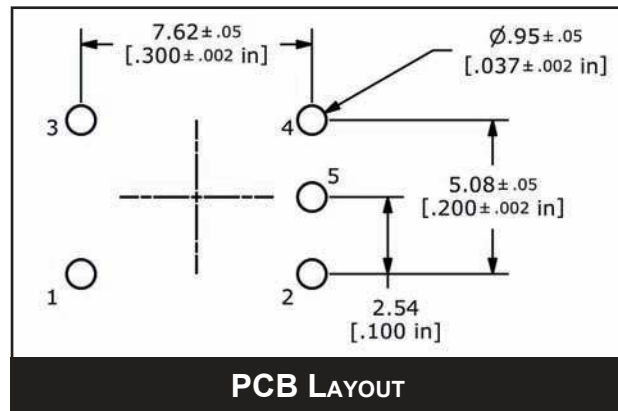

## BODY DIMENSIONS

Actuator	"L" Dimension
A	4.70
B	5.20
C	6.90
D	10.00

ANTI-VANDAL SWITCHES  
 DETECTOR SWITCHES  
 DIP SWITCHES  
 KEYLOCK SWITCHES  
 NAVIGATION SWITCHES  
 PUSHBUTTON SWITCHES  
 ROCKER SWITCHES  
 ROTARY SWITCHES  
 SLIDE SWITCHES  
 SNAP ACTION SWITCHES  
 TACTILE SWITCHES  
 TOGGLE SWITCHES  
 CAP OPTIONS