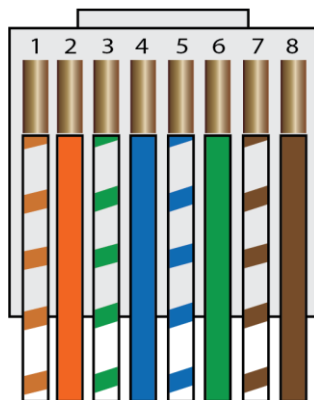

T-568B

- RoHS compliant.

without us, you are just not connected! ■