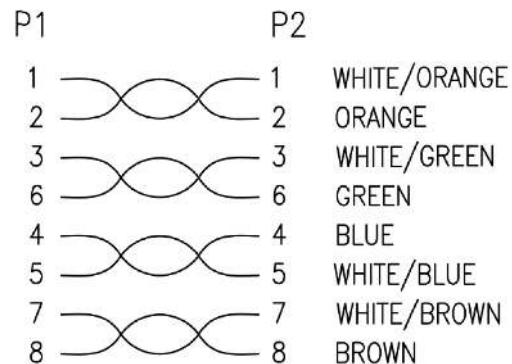

T-568B

- RoHS compliant.

without us, you are just not connected! ■