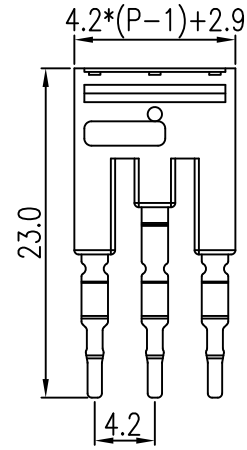

# DSD01-1.5XXN

DIN Rail Terminal Blocks > Accessories > Plug-in bridge

## Specification

Product description	Plug-in bridge
Color	Red
Housing material	PA
PIN material	Copper Alloy
Housing material	Tin Plated
Inflammability class	UL94-V0
Position	02~05P, 10P
Compatible products	AK1.5, AK1.5-TN, AK1.5-TR, AKK1.5
Package	02~04P : 100 pcs / box, 5P, 10P : 50 pcs / box