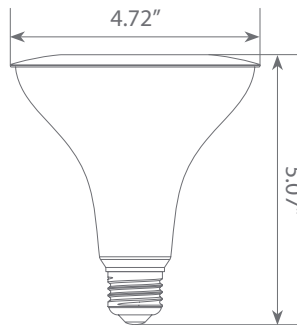

## Specifications

Input Power	Input Voltage	Lumen Output	Beam Angle	Center Beam	CCT
15 W	120V	1250 lm	40°	N/A	3000 K
CRI	Luminous Efficacy	Power Factor	Input Current	Base/Cap	Lamp Lifespan
80	83.3 lm/W	0.7	0.175 A	E26	25,000 Hrs.

### Product Dimensions