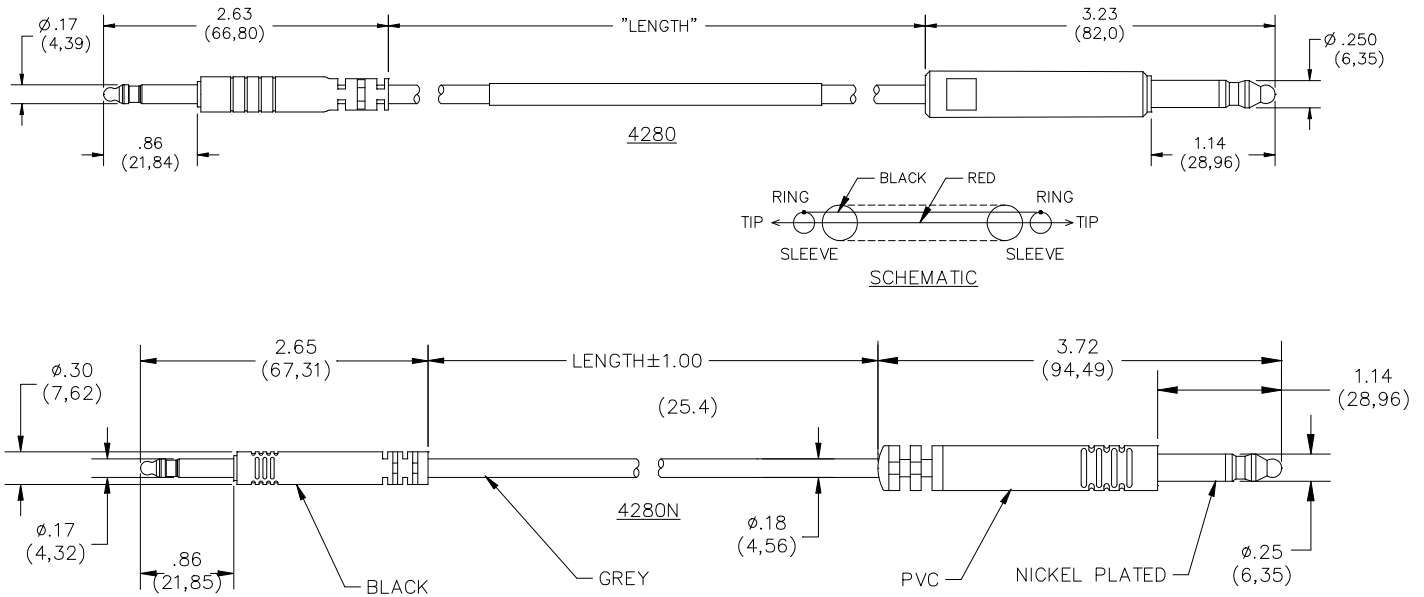

Model 4280 and 4280N WE=310 (PJ-051) To Bantam Miniature Phone Plug

FEATURES:

- Shielded cable to reduce noise
- WE-310 and Bantam Plugs molded to the cable for optimum durability

MATERIALS:

Plugs – (4280) Brass, unplated

(4280N) Brass, nickel plated

Cable – 2 Conductor shielded twisted pair, PVC jacket and insulation

RATINGS:

Operating Voltage: 300 VRMS Max.

Operating Temperature: +50°C to (+122°F) Max.

Current: 3.36 Amperes @ 25°C

Nominal Capacitance Shield Conductors: 720pf

Nominal Capacitance Between Conductors: 420pf

ORDERING INFORMATION: XX = Length in inches

Model 4280-XX Standard Lengths 48" (1219 mm), 60" (1520 mm)

4280N-XX Standard Lengths 36" (914 mm)

All dimensions are in inches. Tolerances (except noted): .xx = ±.02" (.51 mm), .xxx = ±.005" (.127 mm).

All specifications are to the latest revisions. Specifications are subject to change without notice.