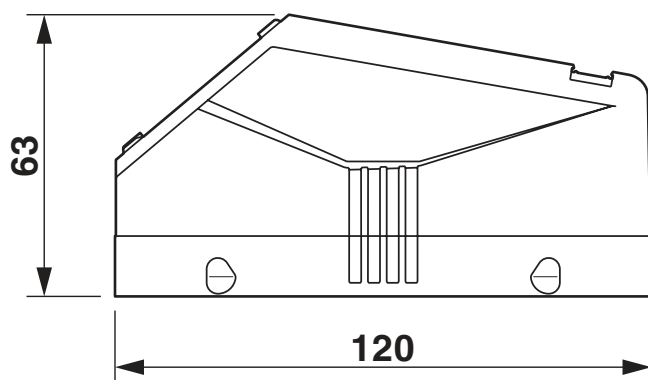

### Dimensions

Dimensional drawing	
Width	43.8 mm
Height	63 mm
Length	120 mm

## Drawings

Dimensional drawing

Dimensional drawing

1420935

<https://www.phoenixcontact.com/us/products/1420935>