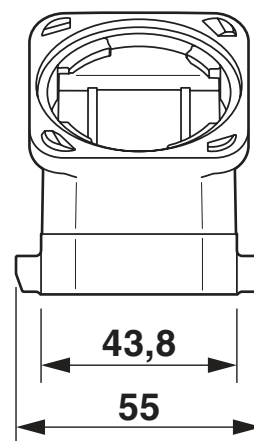

Sleeve housing B24, for double locking latch, material: PA, cable outlets: 1, straight/lateral, height: 63 mm, cable gland: none, Standard

### Dimensions

Dimensional drawing	
Width	43.8 mm
Height	63 mm
Length	120 mm

## Drawings

Dimensional drawing

Dimensional drawing

1420935

<https://www.phoenixcontact.com/us/products/1420935>