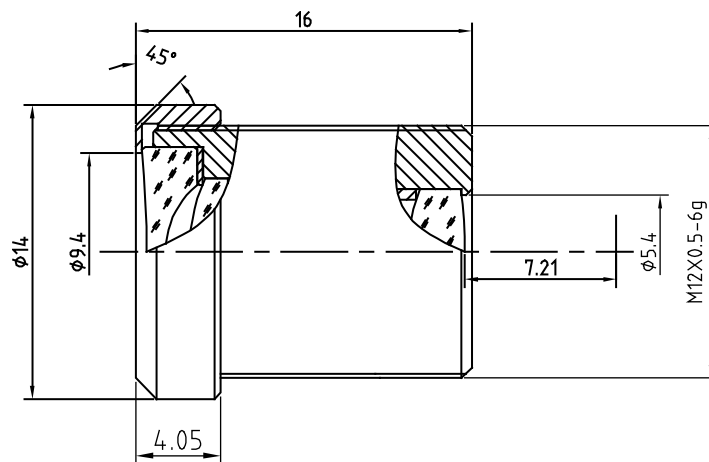

### Order Numbers

- 2000035175 (without IR cut filter)
- 2000035176 (with IR cut filter)

### Key Features

- S-mount lens with optimum price/performance ratio
- 1/3" lens with fixed focal length of 4.2 mm and fixed iris of f/1.8
- Available with IR cut filter (for color cameras) or without IR cut filter (for mono cameras)

Technical Specifications	
Image Circle	1/3"
Focal Length	4.2 mm
Aperture	f/1.8
Iris Type	fixed
MOD	200 mm
Resolution	MP
Angle of View (D / H / V)	89° / 71° / 49.5°
Back Focal Length	7.21 mm
Mount	M12x0.5-6g

(Dimensions in mm)