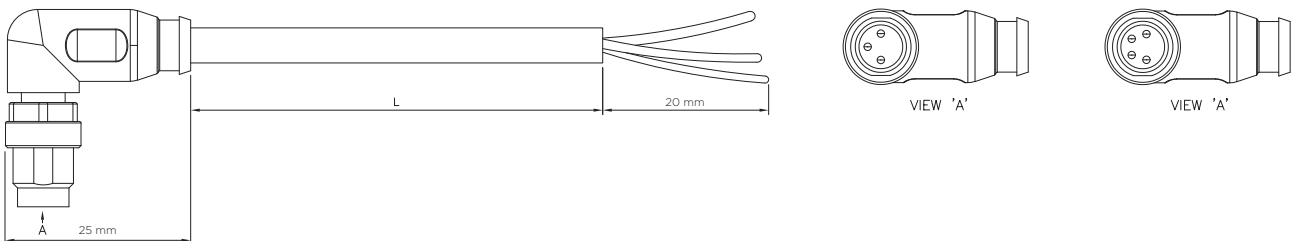

M8 Cable Assemblies

M8 Series Male

TE Part Number	Description	Available In
2273000	M8 x 1.0 Straight plug Pigtail	3 positions PUR or PVC, Lengths: 1.5m / 3.0m / 5.0m / 10.0m
2273002	M8 x 1.0 Straight plug Pigtail	4 positions PUR or PVC, Lengths: 1.5m / 3.0m / 5.0m / 10.0m

TE Part Number	Description	Available In
2273004	M8 x 1.0 Straight plug Pigtail Shielded	3 positions PUR or PVC, Lengths: 1.5m / 3.0m / 5.0m / 10.0m
2273006	M8 x 1.0 Straight plug Pigtail	4 positions PUR or PVC, Lengths: 1.5m / 3.0m / 5.0m / 10.0m

TE Part Number	Description	Available In
2273008	M8 x 1.0 Angled plug Pigtail	3 positions PUR or PVC, Lengths: 1.5m / 3.0m / 5.0m / 10.0m
2273010	M8 x 1.0 Angled plug Pigtail	4 positions PUR or PVC, Lengths: 1.5m / 3.0m / 5.0m / 10.0m

TE Part Number	Description	Available In
2273014	M8 Male Panel Mount Rear	3 positions Panel Mount, Lengths: 0.2m
2273230	M8 Male Panel Mount Rear	4 positions Panel Mount, Length: 0.2m