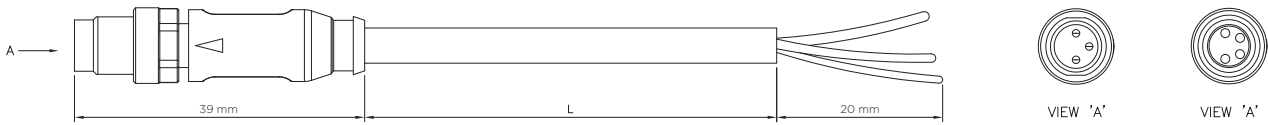

M8 Cable Assemblies

M8 Series Male

TE Part Number	Description	Available In
2273000	M8 x 1.0 Straight plug Pigtail	3 positions PUR or PVC, Lengths: 1.5m / 3.0m / 5.0m / 10.0m
2273002	M8 x 1.0 Straight plug Pigtail	4 positions PUR or PVC, Lengths: 1.5m / 3.0m / 5.0m / 10.0m

TE Part Number	Description	Available In
2273004	M8 x 1.0 Straight plug Pigtail Shielded	3 positions PUR or PVC, Lengths: 1.5m / 3.0m / 5.0m / 10.0m
2273006	M8 x 1.0 Straight plug Pigtail	4 positions PUR or PVC, Lengths: 1.5m / 3.0m / 5.0m / 10.0m

TE Part Number	Description	Available In
2273008	M8 x 1.0 Angled plug Pigtail	3 positions PUR or PVC, Lengths: 1.5m / 3.0m / 5.0m / 10.0m
2273010	M8 x 1.0 Angled plug Pigtail	4 positions PUR or PVC, Lengths: 1.5m / 3.0m / 5.0m / 10.0m