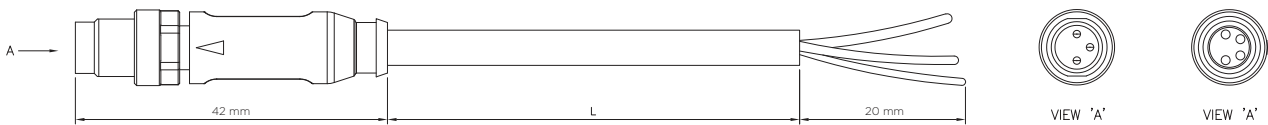

M8 Cable Assemblies

M8 Series Male

TE Part Number	Description	Available In
2273000	M8 x 1.0 Straight plug Pigtail	3 positions PUR or PVC, Lengths: 1.5m / 3.0m / 5.0m / 10.0m
2273002	M8 x 1.0 Straight plug Pigtail	4 positions PUR or PVC, Lengths: 1.5m / 3.0m / 5.0m / 10.0m

TE Part Number	Description	Available In
2273004	M8 x 1.0 Straight plug Pigtail Shielded	3 positions PUR or PVC, Lengths: 1.5m / 3.0m / 5.0m / 10.0m
2273006	M8 x 1.0 Straight plug Pigtail	4 positions PUR or PVC, Lengths: 1.5m / 3.0m / 5.0m / 10.0m

TE Part Number	Description	Available In
2273008	M8 x 1.0 Angled plug Pigtail	3 positions PUR or PVC, Lengths: 1.5m / 3.0m / 5.0m / 10.0m
2273010	M8 x 1.0 Angled plug Pigtail	4 positions PUR or PVC, Lengths: 1.5m / 3.0m / 5.0m / 10.0m