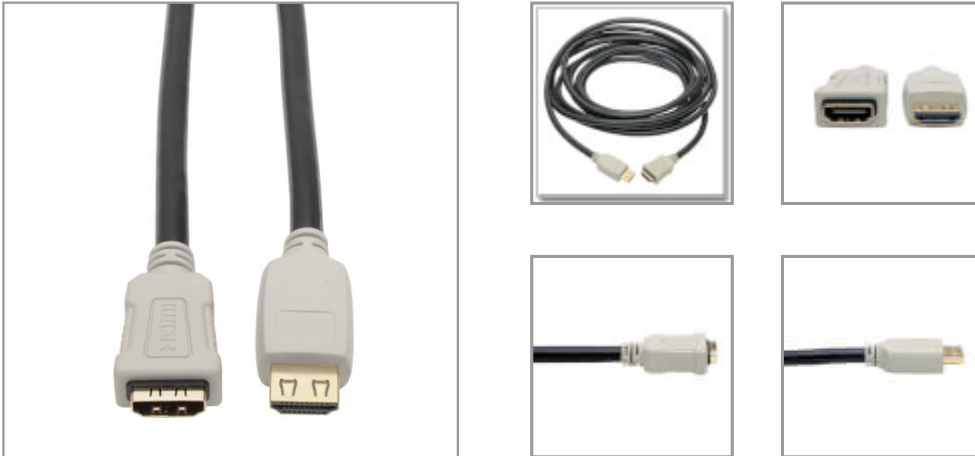

High-Speed HDMI Extension Cable (M/F) - 4K 60 Hz, HDR, 4:4:4, Gripping Connector, 20 ft.

MODEL NUMBER: P569-020-2B-MF

High-speed cable extends an existing HDMI audio/video connection up to 20 ft. while supporting 4K resolutions with HDR and 4:4:4 color.

Features

4K HDMI Cable Connects Home Theater or Digital Signage Audio/Video Components

This high-speed HDMI extension cable securely connects HDMI-enabled laptops, tablets, PCs, Blu-ray players, game consoles or satellite/cable TV boxes and HDTVs, HD monitors, projectors or home theater receivers. A special gripping male connector ensures components stay firmly attached to avoid viewing interruptions.

High-Speed Extension Cable Expands a Current 4K Connection by 20 ft.

The P569-020-2B-MF extends an existing one-foot (0.3-meter) 4K HDMI connection an additional 20 feet (6.1 meters) for a total of 21 feet (6.4 meters), while maintaining its original 4K/60Hz resolution. When the total length ranges between 21 feet and 30 feet (9.1 meters), the maximum display resolution drops to 4K/30Hz. Any total length between 30 feet and 60 feet (18.3 meters) finds the maximum resolution drop to 1080p.

Avoid Signal Disruptions with an Extra-Secure Gripping HDMI Connector

Having a cable come loose accidentally can cause A/V signal loss right as the running back scrambles for the end zone or your avatar is surrounded by zombies. The specially designed HDMI male connector firmly grips the HDMI port on your equipment to help prevent accidental disconnection and signal disruption. With greater port retention than typical HDMI connectors, the gripping port resists vibrations that can loosen connections over time. This is especially helpful for ensuring components stay attached in difficult-to-access installations.