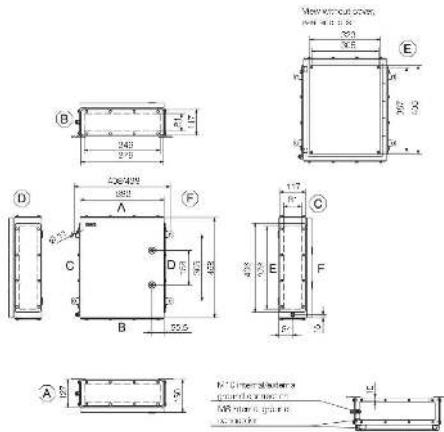

**Technical data**
**Dimensions and weights**

|                             |        |                            |          |
|-----------------------------|--------|----------------------------|----------|
| Width                       | 382 mm | Height                     | 458 mm   |
| Depth                       | 150 mm | Mounting dimension - width | 438 mm   |
| Mounting dimension - height | 305 mm | Net weight                 | 12,500 g |

### Product information

Descriptive text ordering data      Colour variations may possibly occur in the case of painted housings.

Descriptive text technical data      \*For enclosure versions with zero, one or two gland plates, the horizontal gap between the mounting feet is reduced by 30 mm.  
 Assembly with terminal blocks provides for 10 mm clearance to the ends of the mounting rail.  
 Recommended order:  
 TS 35 mounting rail (screw terminal) WDU 2.5 1020000000 / (tension clamp terminal)  
 ZDU 2.5 1608510000 / (tension clamp terminal) PDU 2.5 1896110000  
 TS 32 mounting rail (screw terminal) SAK 2.5 0279660000  
 TS 15 mounting rail (screw terminal) AKZ 2.5 0697160000

**Drawings**