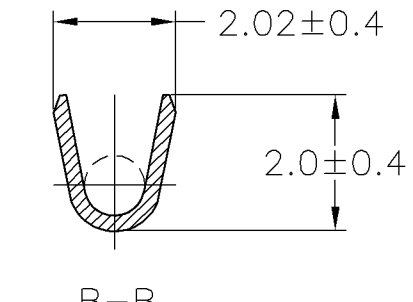

D

C

B

A

NOTES

- 1. HOUSING P/N:NONE
- 2. APPLICATER P/N:909101-2
- 3. THIS PRODUCT CANNOT REMOVE FROM MATING TAB. BECAUSE THIS ITEM HAS NO UNLOCKING FUNCTION.

MATE WITH 0.38mm THK. TAB

LOOSE PIECE P/N	PRE-TIN BRASS	1-1746231-1
WIRE RANGE	MATERIAL	P/N
AWG #24-#20		
	INSULATION DIA	
	φ 1.02- φ 1.78	

THIS DRAWING IS A CONTROLLED DOCUMENT.		DWN	Y.OKADA	07APR2011	STE TE Connectivity
DIMENSIONS: 単位: 耗 mm		CHK	S.YAMADA	11APR2011	
TOLERANCES UNLESS OTHERWISE SPECIFIED: 一般公差 ±0.2		APVD	N.YAMASAKI	11APR2011	NAME 名称
0-PLC ± 1-PLC ± 2-PLC ± 3-PLC ± 4-PLC ± ANGLES ± 3'		PRODUCT SPEC	110 SERIES POSITIVE LOCK REC CONTACT FOR 0.38t TAB STRAIGHT LOCKING LEVER TYPE		
MATERIAL 材料 SEE TABLE		FINISH 仕上	APPLICATION SPEC 取付適用規格	114-5378	SIZE A3
			WEIGHT	0.24g	CAGE CODE 00779
			CUSTOMER DRAWING		DRAWING NO C-1746231
			SCALE	8:1	SHEET 1 OF 1
					REV A