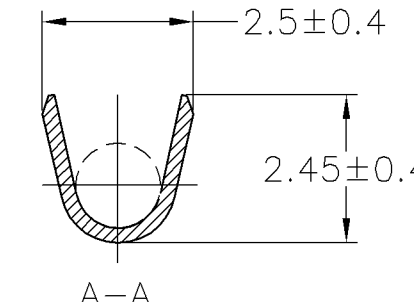

D

C

B

A

NOTES

- 1. HOUSING P/N:NONE
- 2. APPLICATER P/N:909101-2
- 3. THIS PRODUCT CANNOT REMOVE FROM MATING TAB. BECAUSE THIS ITEM HAS NO UNLOCKING FUNCTION.

MATE WITH 0.38mm THK. TAB

LOOSE PIECE P/N	PRE-TIN BRASS	1-1746231-1
WIRE RANGE	MATERIAL	P/N
AWG #24-#20		
	INSULATION DIA	
	φ 1.02- φ 1.78	

THIS DRAWING IS A CONTROLLED DOCUMENT.		DWN	Y.OKADA	07APR2011	STE TE Connectivity
DIMENSIONS: 単位: 耗 mm		CHK	S.YAMADA	11APR2011	
TOLERANCES UNLESS OTHERWISE SPECIFIED: 一般公差 ±0.2		APVD	N.YAMASAKI	11APR2011	NAME 名称
0-PLC ± 1-PLC ± 2-PLC ± 3-PLC ± 4-PLC ± ANGLES ± 3'		PRODUCT SPEC	110 SERIES POSITIVE LOCK REC CONTACT FOR 0.38t TAB STRAIGHT LOCKING LEVER TYPE		
MATERIAL 材料 SEE TABLE		FINISH 仕上	APPLICATION SPEC 取付適用規格	114-5378	SIZE A3
			WEIGHT	0.24g	CAGE CODE 00779
			CUSTOMER DRAWING		DRAWING NO C-1746231
			SCALE	8:1	SHEET 1 OF 1
					REV A