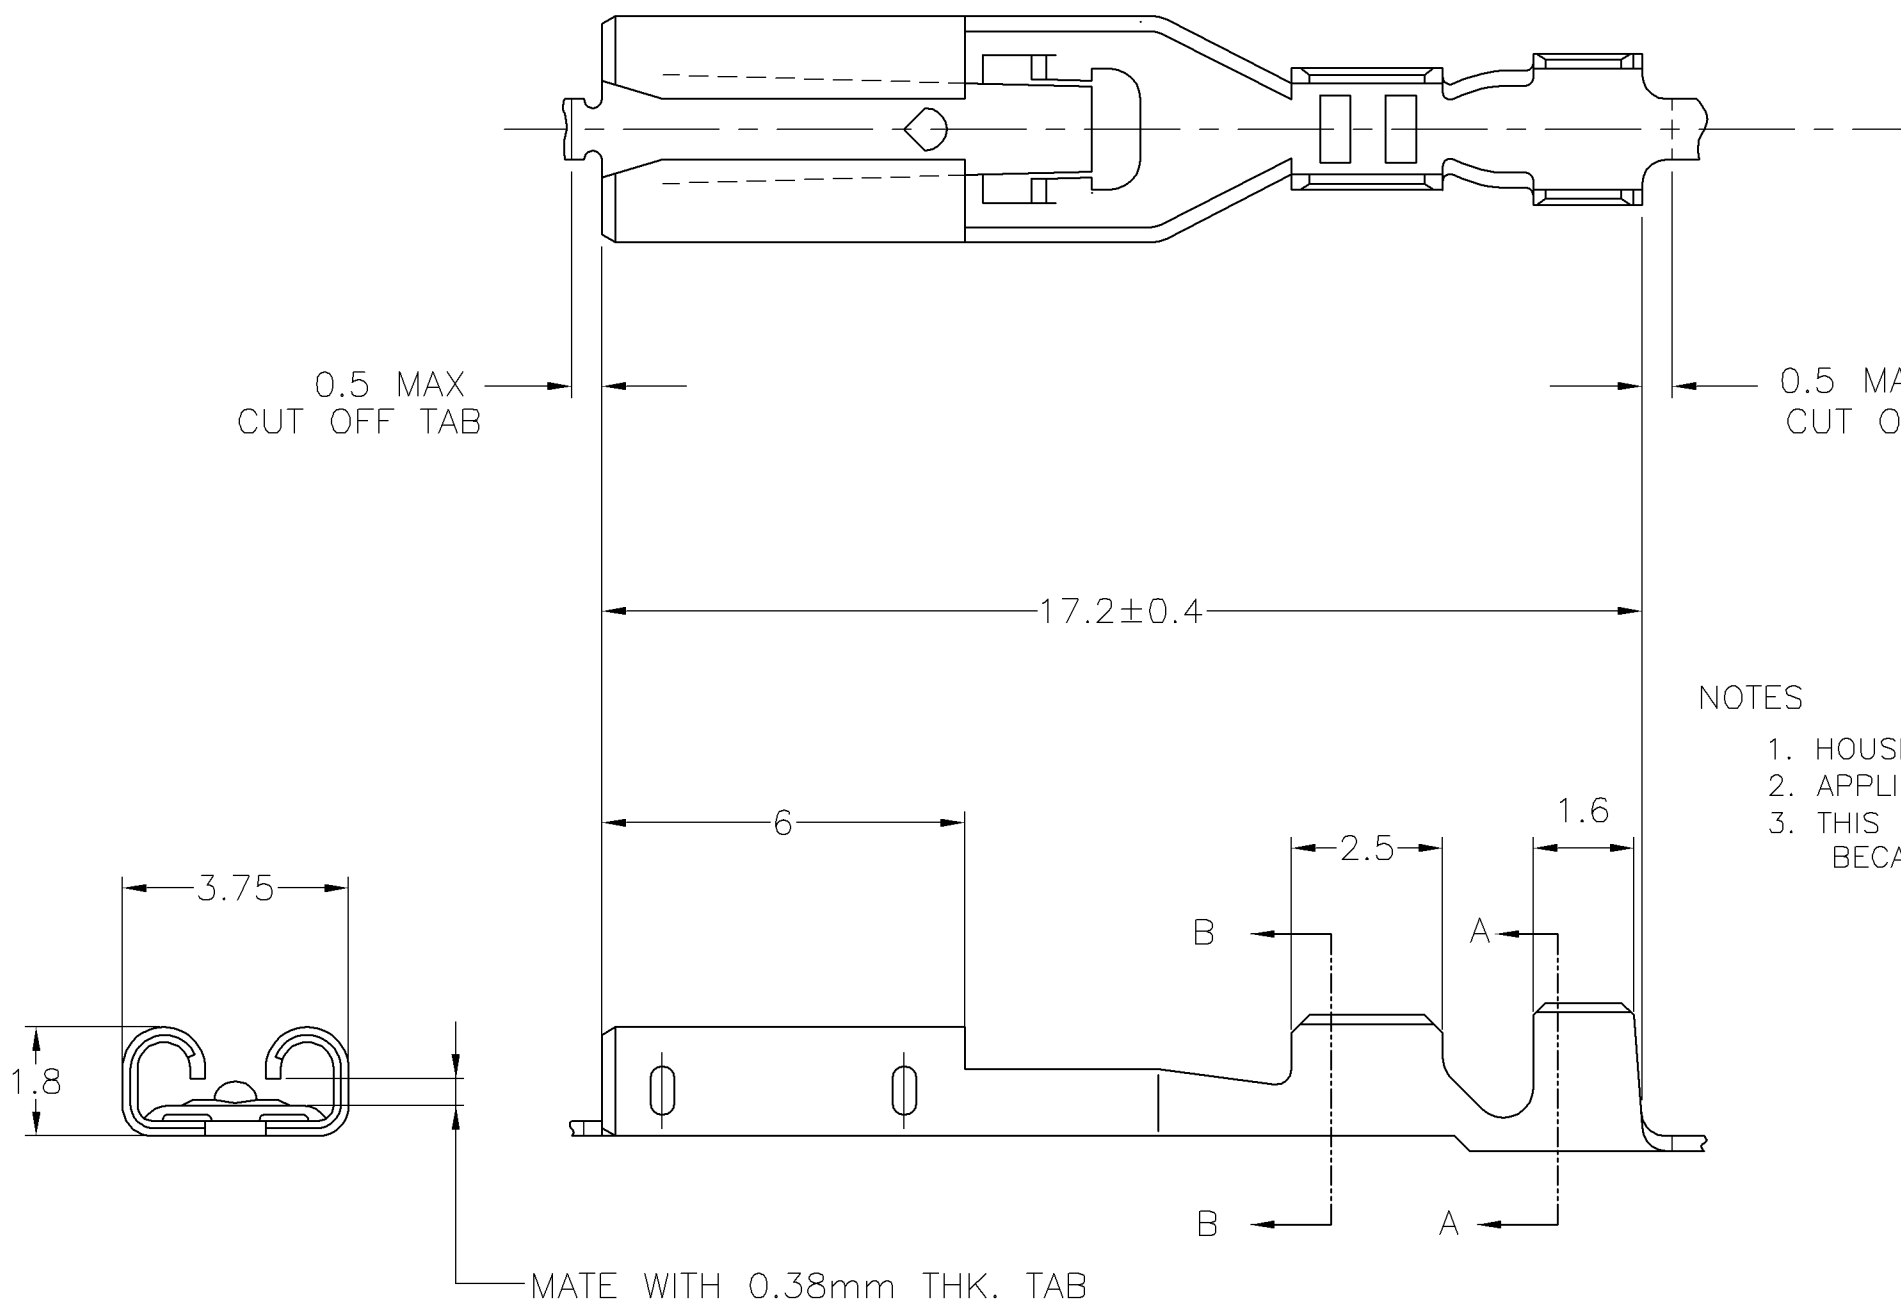

D

C

B

A

NOTES

- 1. HOUSING P/N:NONE
- 2. APPLICATER P/N:909101-2
- 3. THIS PRODUCT CANNOT REMOVE FROM MATING TAB. BECAUSE THIS ITEM HAS NO UNLOCKING FUNCTION.

MATE WITH 0.38mm THK. TAB

LOOSE PIECE P/N	PRE-TIN BRASS	1-1746231-1
WIRE RANGE	MATERIAL	P/N
AWG #24-#20		
	INSULATION DIA	
	φ 1.02- φ 1.78	

THIS DRAWING IS A CONTROLLED DOCUMENT.		DWN	Y.OKADA	07APR2011	STE TE Connectivity
DIMENSIONS: 単位: 耗 mm		CHK	S.YAMADA	11APR2011	
TOLERANCES UNLESS OTHERWISE SPECIFIED: 一般公差 ±0.2		APVD	N.YAMASAKI	11APR2011	NAME 名称
0-PLC ± 1-PLC ± 2-PLC ± 3-PLC ± 4-PLC ± ANGLES ± 3'		PRODUCT SPEC	110 SERIES POSITIVE LOCK REC CONTACT FOR 0.38t TAB STRAIGHT LOCKING LEVER TYPE		
MATERIAL 材料 SEE TABLE		FINISH 仕上	APPLICATION SPEC 取付適用規格	114-5378	SIZE A3
			WEIGHT	0.24g	CAGE CODE 00779
			CUSTOMER DRAWING		DRAWING NO C-1746231
			SCALE	8:1	SHEET 1 OF 1
					REV A