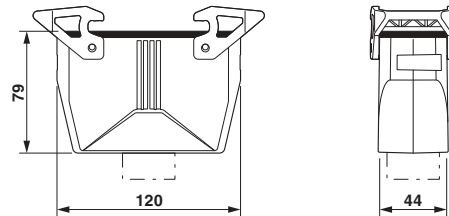

Coupling housings B24, With double locking latch, Material: Die-cast aluminum, salt water resistant, Cable outlets: 1, straight, Height: 77 mm, Cable gland: none, Gland: no, 1x Pg21, Standard

Why buy this product

- good shielding in the event of electromagnetic interference

Key Commercial Data

Packing unit	1 STK
Custom tariff number	85389099
Country of origin	China

Technical data

Dimensions

Height	77 mm
Width	44 mm
Length	120 mm

Housing - HC-STA-B24-CHWD-1TTP21-ELC-AL - 1412744

Technical data

General

Note	for contact inserts HC-B24, BB46, D64, DD108, HV10/16, M
Size	B24
Housing type	Coupling housings
Locking type	With double locking latch
No. of cable outlets	1
Cable exit	straight
Screw connection	none
Type of the screw connection	1x Pg21
Housing material	Die-cast aluminum, salt water resistant
Housing surface material	Uncoated
Seal material	NBR, conductive
Material lock	PA

Drawings

Dimensional drawing

Dimensional drawing

Classifications

eCl@ss

eCl@ss 5.1	27143424
eCl@ss 6.0	27143423
eCl@ss 8.0	27440202
eCl@ss 9.0	27440202

ETIM

ETIM 5.0	EC000437
----------	----------