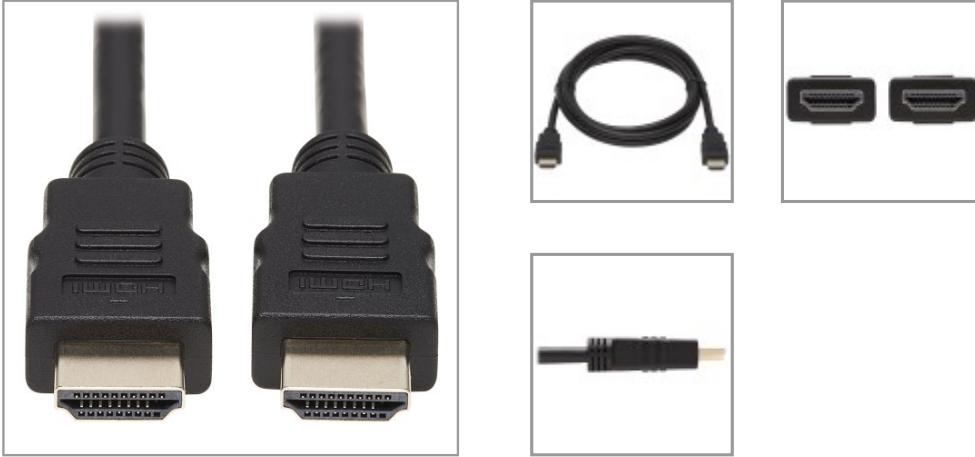

## High Speed HDMI Cable with Ethernet, UHD 4K, Digital Video with Audio (M/M), 6 ft. (1.83 m)

MODEL NUMBER: P569-006

### Highlights

- 6-ft. (1.83 m) High Speed with Ethernet HDMI cable v1.4
- Supports transmission speeds up to 18 Gbps
- Backward compatible to previous HDMI generations
- Video mirroring with iPad2

### Package Includes

- 6-ft. (1.83 m) High Speed with Ethernet HDMI Cable v1.4

### Features

- 6ft High Speed with Ethernet HDMI cable v1.4
- Supports transmission speeds up to 18 Gbps
- Backward compatible to previous HDMI generations
- Fully molded cables, with Gold plated connectors assures long life
- Perfect for connecting an iPad2 to an HDTV (video mirroring) to watch movies, play games, surf the web and display presentations