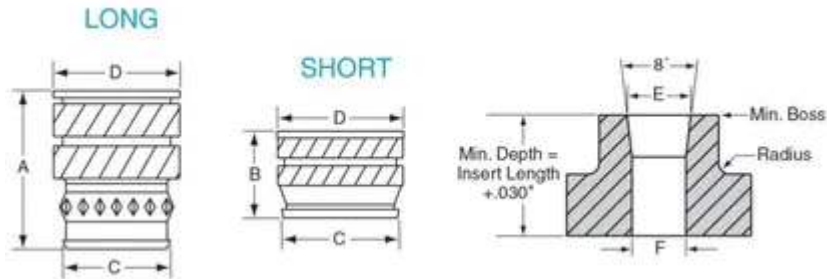

# 3124X562H-SS

A	0.562 in
Boss Size	0.896 in
Brand	RAF
C	0.406 in
D	0.469 in
F	0.401 in
Finish	None
Length E	0.448 in
Material	Stainless Steel
Series	H
Thread Size	5/16-24