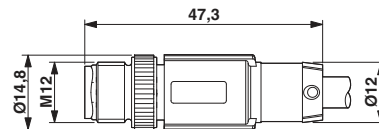

## Drawings

Schematic diagram

Pin assignment M12 male connector, 4-pos., D-coded, male side

Schematic diagram

Pin assignment M12 male connector, 4-pos., D-coded, male side

Cable cross section

Ethernet [93E]

Dimensioned drawing

Plug, M12 x 1, straight, shielded

Dimensioned drawing

Plug, M12 x 1, straight, shielded