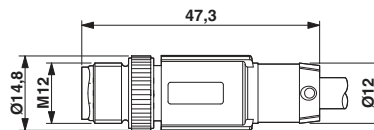

## Drawings

Schematic diagram

Pin assignment M12 male connector, 4-pos., D-coded, male side

Schematic diagram

Pin assignment M12 male connector, 4-pos., D-coded, male side

Cable cross section

Ethernet [93E]

Dimensioned drawing

Plug, M12 x 1, straight, shielded

Dimensioned drawing

Plug, M12 x 1, straight, shielded