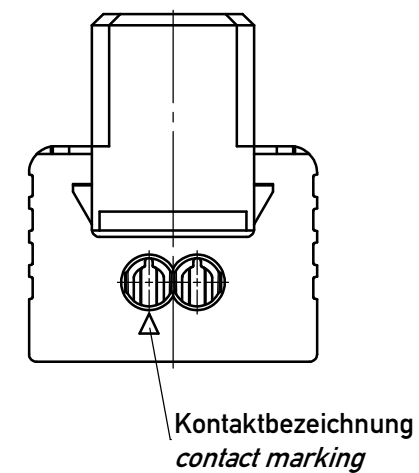

Kabelführung: schwarz  
cable guide: black

Einzelheit X - detail X  
M 2:1

Verpackt in Tray - tray packaging  
Verpackungseinheit 240 Stück - packaging unit 240 pcs

\* Federkontakt AWG 22 - Female Contact AWG 22  
Kabelführung  $\phi 1.27$  - cable guide  $\phi 1.27$

Information:		Tolerances	ohne Hilfsmittel lösbar, für Einzeladern without tool unlockable, for single conductors	
All rights reserved. Only for Information. To ensure that this is the latest version of this drawing, please contact one of the ERNI companies before using.		All Dimensions in mm	Scale	5:1
Subject to modification without prior notice. Drawing will not be updated.			Designation 1,27 SRC P SKV, 2-polig d=1,27 1,27 SRC P IDC, 2-pin d=1,27	
www.ERNI.com		374210		I
Index	01.02.2012	Date	Class SRCP	
				A3