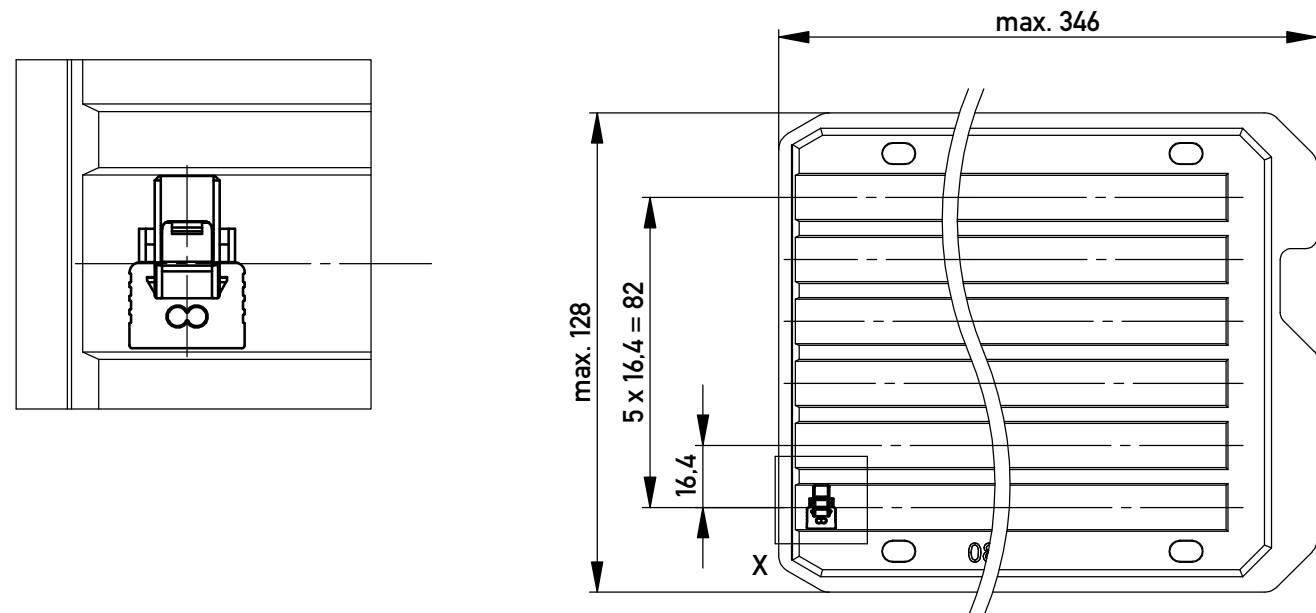

Kabelführung: schwarz  
cable guide: black

Einzelheit X - detail X  
M 2:1

Verpackt in Tray - tray packaging  
Verpackungseinheit 240 Stück - packaging unit 240 pcs

\* Federkontakt AWG 22 - Female Contact AWG 22  
Kabelführung  $\phi 1.27$  - cable guide  $\phi 1.27$

Information:		Tolerances	ohne Hilfsmittel lösbar, für Einzeladern without tool unlockable, for single conductors	
All rights reserved. Only for Information. To ensure that this is the latest version of this drawing, please contact one of the ERNI companies before using.		All Dimensions in mm	Scale	5:1
Subject to modification without prior notice. Drawing will not be updated.			Designation 1,27 SRC P SKV, 2-polig d=1,27 1,27 SRC P IDC, 2-pin d=1,27	
www.ERNI.com		374210		I
Index	01.02.2012	Date	Class SRCP	
				A3