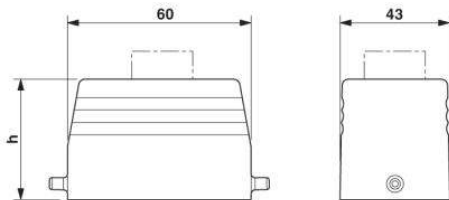

Technical data

General data

Note	For contact inserts HC-B6, BB10, DD24, M
Design	B6
Height	44 mm
Width	43 mm
Length	60 mm

Housing type	Sleeve housings
Locking type	for single locking latch
Cable exit	Lateral
Type of the screw connection	1x M20
Degree of protection	IP65
Ambient temperature (operation)	-40 °C ... 125 °C
Housing material	Aluminum, die-cast
Housing surface material	Powder-coated, gray

Certificates / Approvals

Certification

GOST

Diagrams/Drawings

Dimensioned drawing

Address

PHOENIX CONTACT Deutschland GmbH
Flachmarktstr. 8
32825 Blomberg, Germany
Phone +49 5235 3 12000
Fax +49 5235 3 41200
<http://www.phoenixcontact.de>