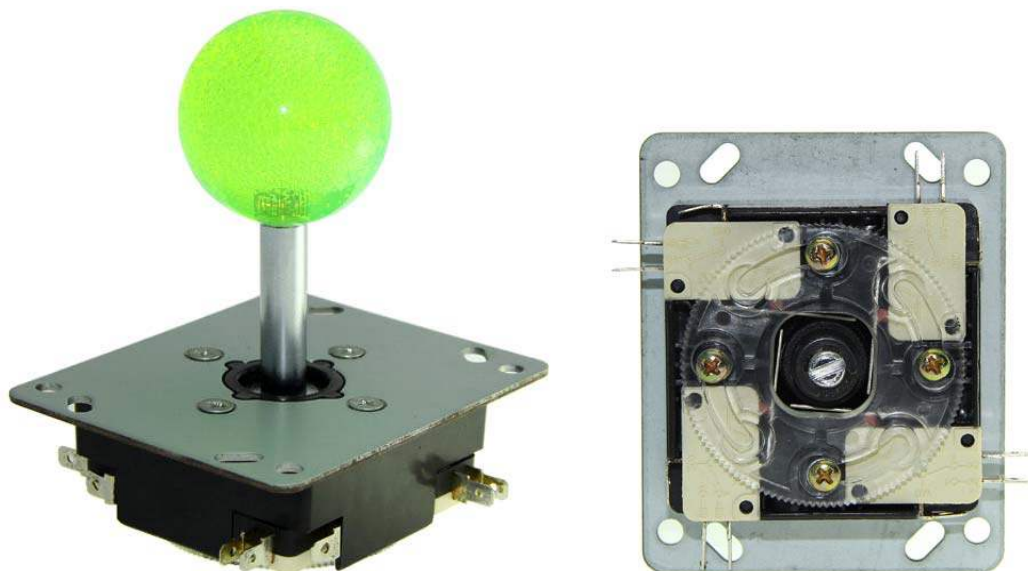

Arcade Joystick

SKU 311110000

Description

This is a 4-way arcade joystick of crystal ball, metal shell and 4 momentary switches. The 4 momentary switches convert your move into a set of 4-way signals so that would send direction commands to your project. Also, it is industrial-standard and heavy-duty designed and will be cool to control your robots or any other machines.

Features

- Original arcade style
- Flurid globular knob
- 4-way action
- Spring return-to-center

Specification

- Dimension : 78*95*39 (pedestal); 35*35*70 (knob)