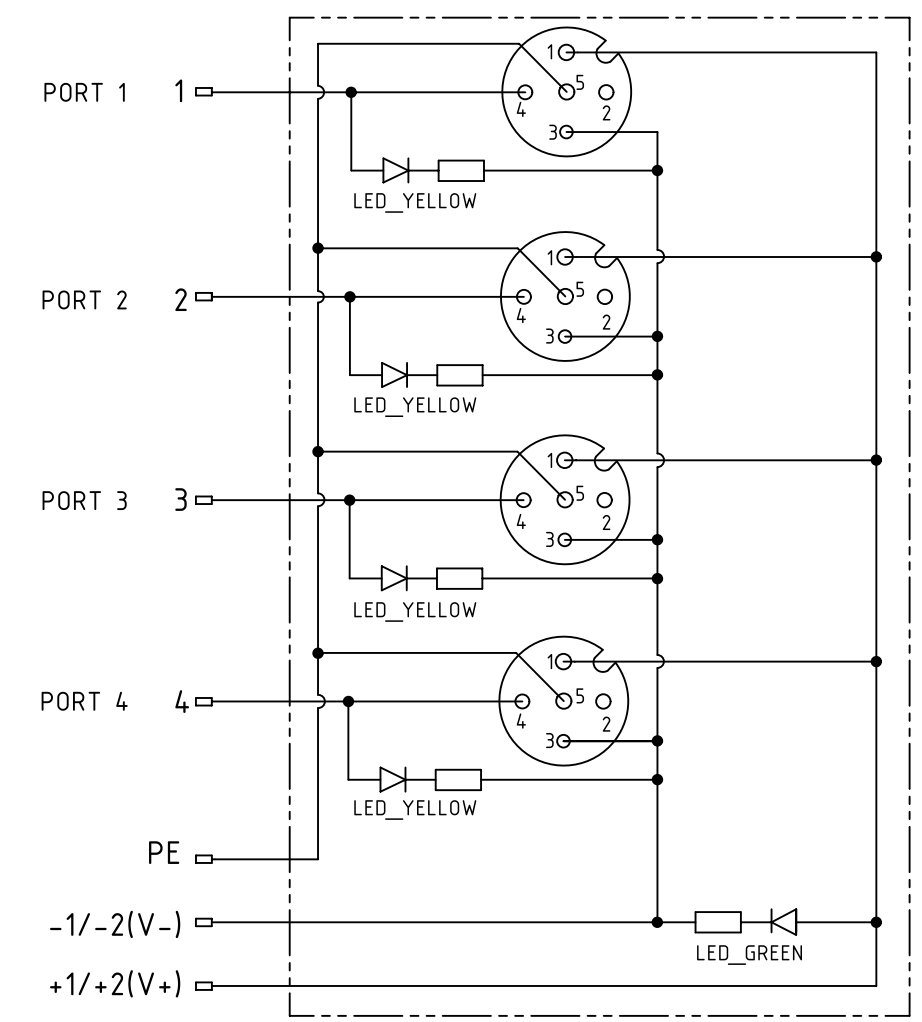

Loading plan

- Protection level: IP67
- Temperature range: -25°C ... +85°C

All Dimensions in mm		Tech. Character.		Free size tol.		According to production drawing	
All rights reserved Department HCS - RO	Created by COSTEA Costea	Inspected by 402676 Gross	Standardisation MUNTEANV Muntean	Date 2020-04-14	State Final Release		Doc-Key / ECM-Nr. 100831616/UGD/000/C 500000171204
	Title har-SAB M12/4/4p PC			Rev. C		Page 1/1	
HARTING Customised Solutions D-32339 Espelkamp		Type TB	Number 090700001200				