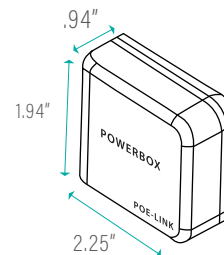

- Fully IEEE802.3AF compliant
- RJ45 input
- USB output
- Input voltage 48VDC 802.AF
- Output voltage of 5V 2A
- LED status indicators