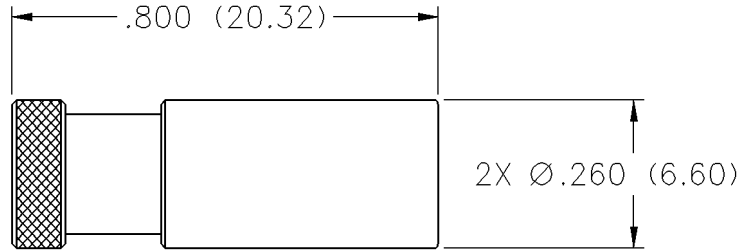

75 Ohm SMB Plug Precision Load

INCHES (MILLIMETERS)
CUSTOMER DRAWINGS AVAILABLE UPON REQUEST

VSWR & FREQ. RANGE	GOLD PLATED
1.05 + .01f (GHz) 0-2GHz	131-8801-801