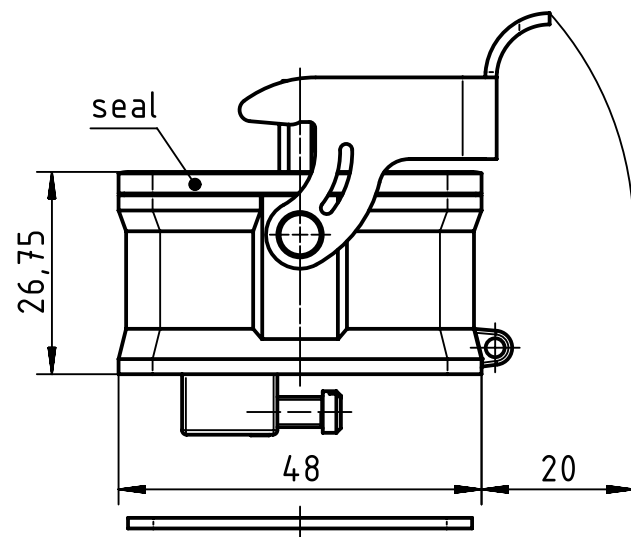

1 2 3 4 5 6

A
B
C
D

gasket is enclosed separately

	All rights reserved Department EL PD - DE HARTING Electric GmbH & Co. KG D-32339 Espelkamp	All Dimensions in mm Original Size DIN A4		Scale 1:1	Free size tol.	Ref. Sub.
		Created by GERB	Inspected by BERGHORN	Standardisation TIEMANNA	Date 2016-01-13	State Final Release
Title Han 1Mod-agg-M				Type TB	Number 09 14 001 0301	Rev. C Page 1/1