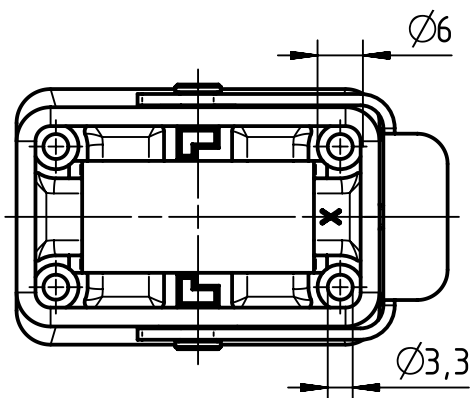

1 2 3 4 5 6

A
B
C
D

gasket is enclosed separately

	All rights reserved Department EL PD - DE HARTING Electric GmbH & Co. KG D-32339 Espelkamp	All Dimensions in mm Original Size DIN A4		Scale 1:1	Free size tol.	Ref. Sub.
		Created by GERB	Inspected by BERGHORN	Standardisation TIEMANNA	Date 2016-01-13	State Final Release
Title Han 1Mod-agg-M				Type TB	Number 09 14 001 0301	Rev. C Page 1/1