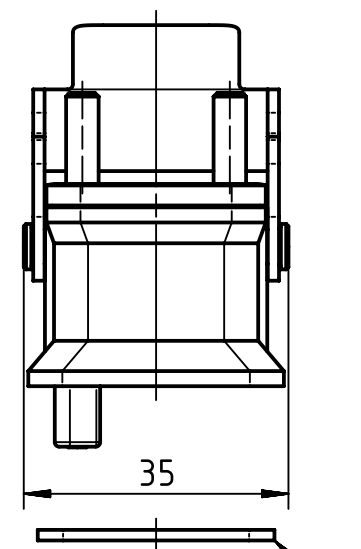

1 2 3 4 5 6

A
B
C
D

gasket is enclosed separately

	All rights reserved Department EL PD - DE HARTING Electric GmbH & Co. KG D-32339 Espelkamp	All Dimensions in mm Original Size DIN A4		Scale 1:1	Free size tol.	Ref. Sub.
		Created by GERB	Inspected by BERGHORN	Standardisation TIEMANNA	Date 2016-01-13	State Final Release
Title Han 1Mod-agg-M				Type TB	Number 09 14 001 0301	Rev. C Page 1/1