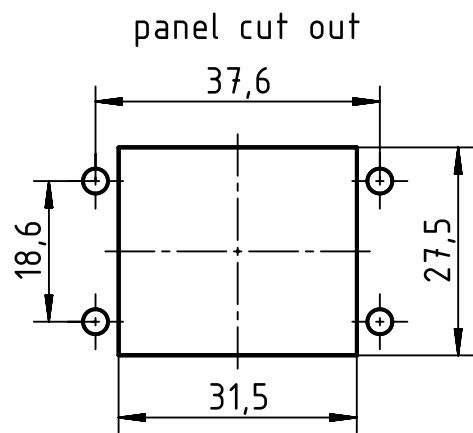

1 2 3 4 5 6

A
B
C
D

gasket is enclosed separately

	All rights reserved Department EL PD - DE HARTING Electric GmbH & Co. KG D-32339 Espelkamp	All Dimensions in mm Original Size DIN A4		Scale 1:1	Free size tol.	Ref. Sub.
		Created by GERB	Inspected by BERGHORN	Standardisation TIEMANNA	Date 2016-01-13	State Final Release
Title Han 1Mod-agg-M				Type TB	Number 09 14 001 0301	Rev. C Page 1/1