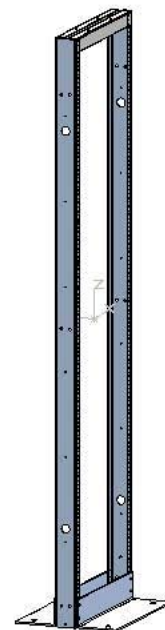

TOP VIEW

FRONT VIEW

SIDE VIEW

PART NUMBERS	
DNRR77HDWB	PAINTED BLACK THIN FILM

NOTES
Welded Assembly See Hammond Website for Additional Accessories

Data subject to change without notice. Isometric drawing not to scale.

**HAMMOND
MANUFACTURING™**

www.hammondmfg.com

PART NO. DNRR77HDWB