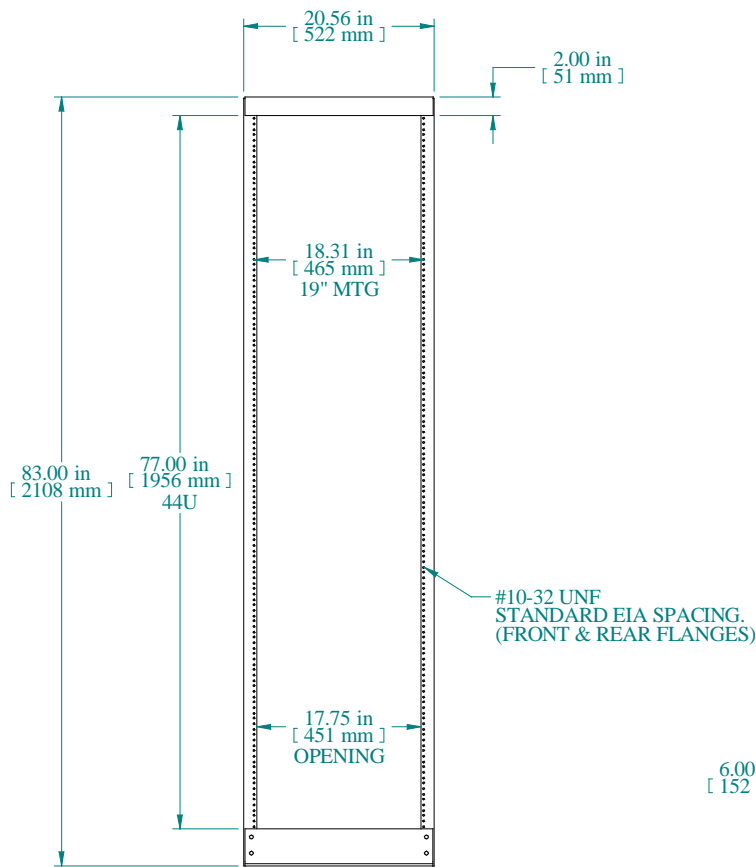

TOP VIEW

FRONT VIEW

SIDE VIEW

PART NUMBERS	
DNRR77HDWB	PAINTED BLACK THIN FILM

NOTES
Welded Assembly See Hammond Website for Additional Accessories

Data subject to change without notice. Isometric drawing not to scale.

**HAMMOND
MANUFACTURING™**

www.hammondmfg.com

PART NO. DNRR77HDWB