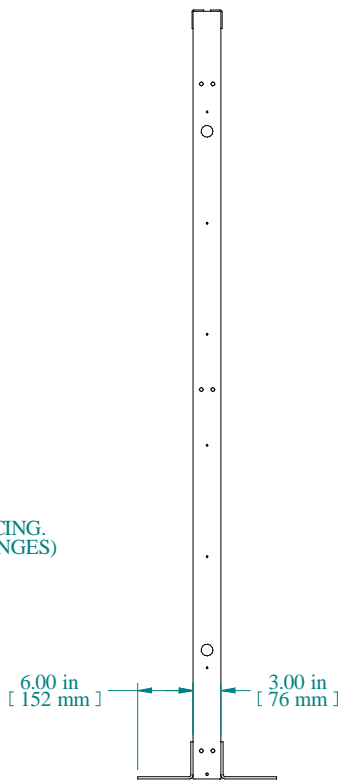

TOP VIEW

FRONT VIEW

SIDE VIEW

PART NUMBERS	
DNRR77HDWB	PAINTED BLACK THIN FILM

NOTES
Welded Assembly See Hammond Website for Additional Accessories

Data subject to change without notice. Isometric drawing not to scale.

**HAMMOND
MANUFACTURING™**

www.hammondmfg.com

PART NO. DNRR77HDWB