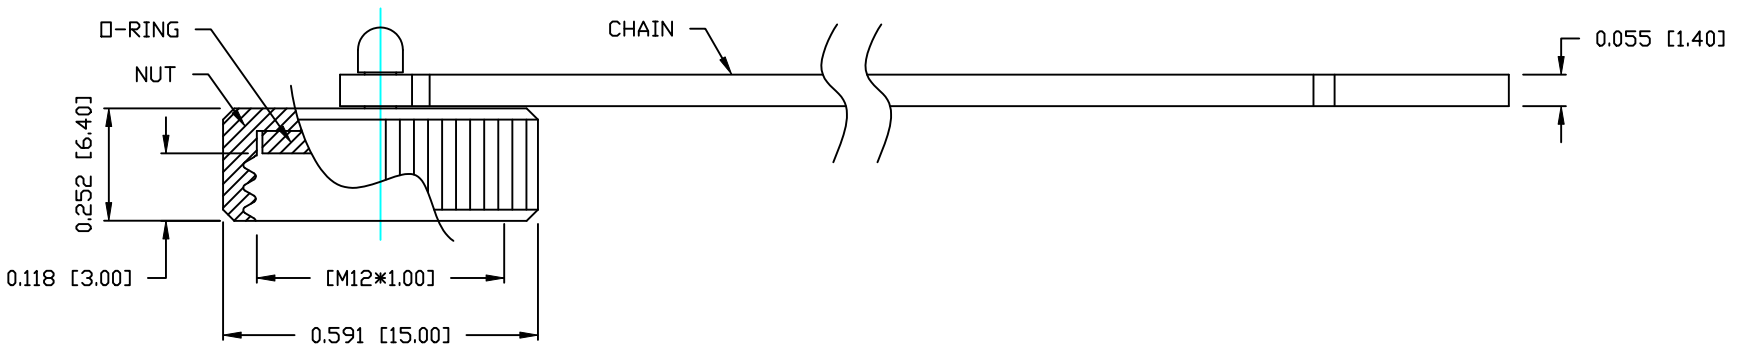

DESCRIPTION: M12 MALE - DUST COVER

NOTE:

MATERIAL	
CHAIN:	PVC
NUT:	PBT, UL94V-0, BLACK
O-RING:	SILICON, BLACK

RoHS COMPLIANT

DO NOT SCALE FROM DRAWING

THESE DRAWINGS AND SPECIFICATIONS ARE THE PROPERTY OF NorComp AND SHALL NOT BE REPRODUCED, COPIED OR USED AS THE BASIS FOR THE MANUFACTURE OR SALE OF APPARATUS WITHOUT WRITTEN PERMISSION.