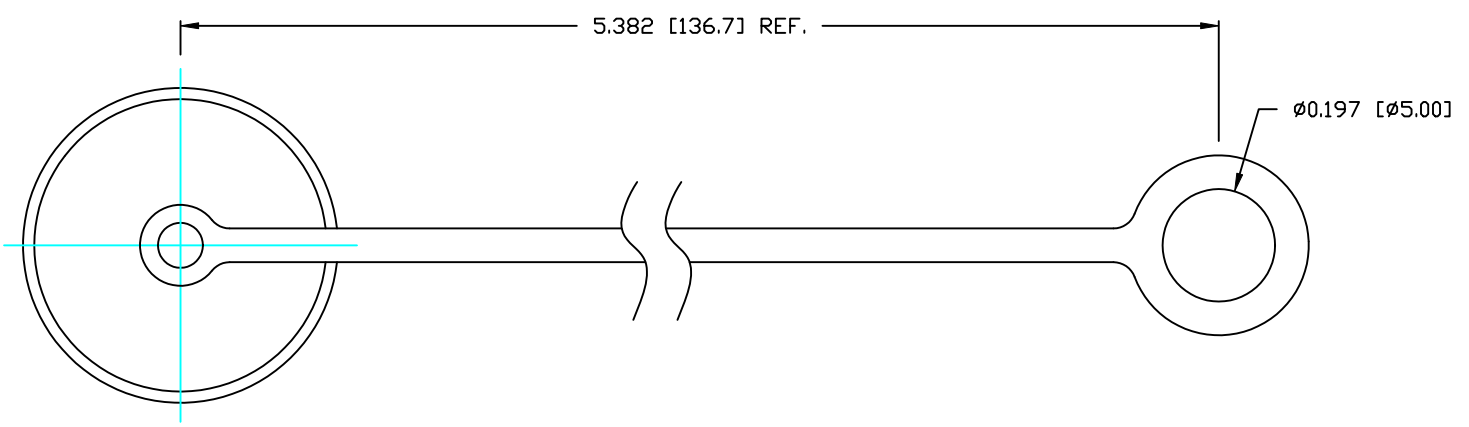

DESCRIPTION: M12 MALE - DUST COVER

NOTE:

MATERIAL	
CHAIN:	PVC
NUT:	PBT, UL94V-0, BLACK
O-RING:	SILICON, BLACK

RoHS COMPLIANT

DO NOT SCALE FROM DRAWING

THESE DRAWINGS AND SPECIFICATIONS ARE THE PROPERTY OF NorComp AND SHALL NOT BE REPRODUCED, COPIED OR USED AS THE BASIS FOR THE MANUFACTURE OR SALE OF APPARATUS WITHOUT WRITTEN PERMISSION.