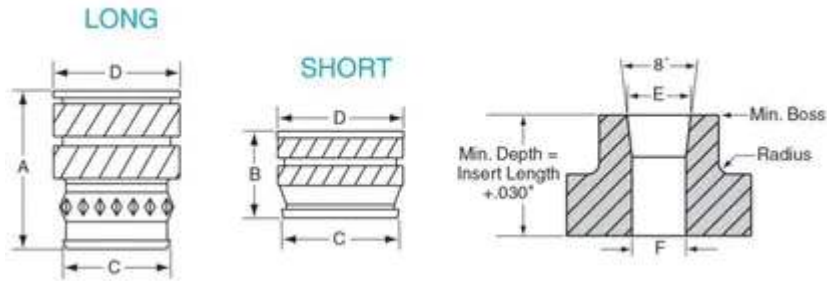

# M35X150H

B	0.15 in
Boss Size	0.412 in
Brand	RAF
C	0.203 in
D	0.219 in
F	0.199 in
Finish	None
Length E	0.206 in
Material	Brass
Series	H
Thread Size	M3.5 x 0.6