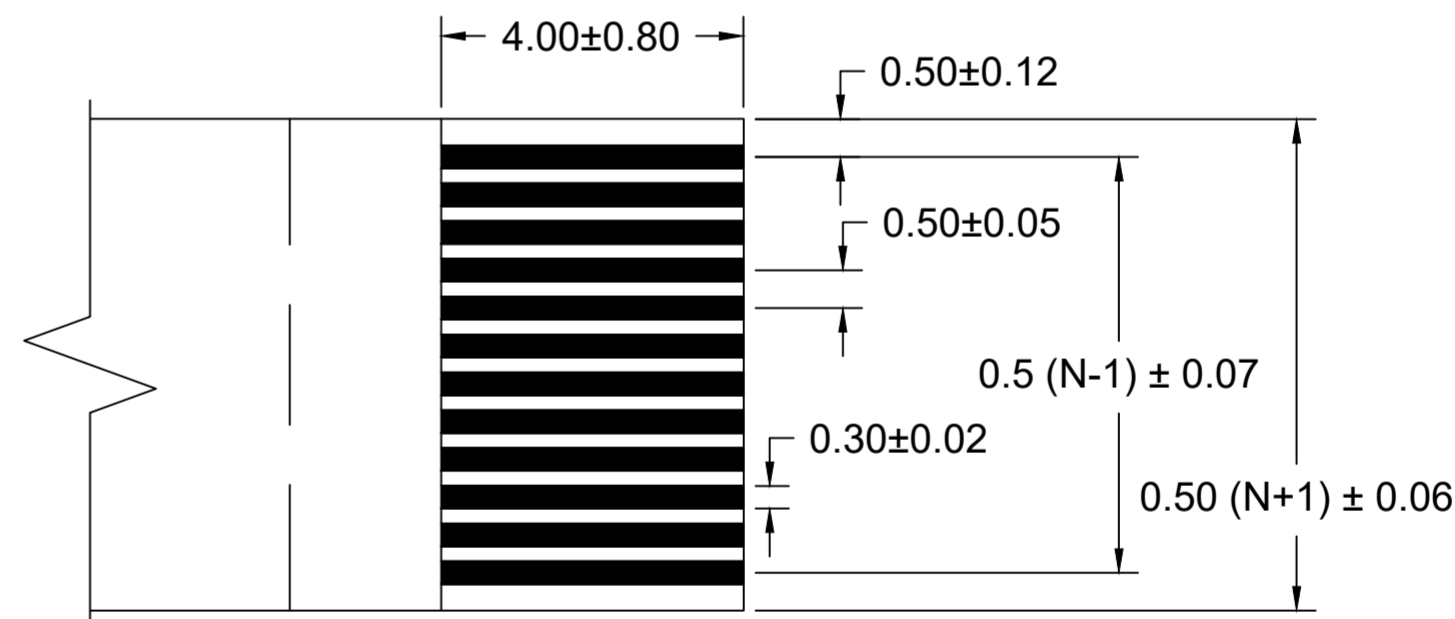

END TAIL DETAIL
SCALE 10:1

NOTES:

1. NO PRINTING ON JUMPER CABLE UNLESS OTHERWISE SPECIFIED. IF PRINTING IS REQUIRED, THEN IT WOULD BE CONSIDERED A SPECIAL JUMPER CABLE.

THIS DRAWING CONTAINS INFORMATION THAT IS PROPRIETARY TO MOLEX ELECTRONIC TECHNOLOGIES, LLC AND SHOULD NOT BE USED WITHOUT WRITTEN PERMISSION

DIMENSION UNITS		SCALE		CURRENT REV DESC: DRAWING CORRECTION											
MM		NA													
GENERAL TOLERANCES (UNLESS SPECIFIED)						EC NO: 728054		0.50MM CENTER FLAT FLEX CABLE (FFC) (EXTRA FLEXIBLE, 105°C, SN PLATED) SALES DRAWING							
		mm	INCH												
4 PLACES	±----	±----					DRWN: DIEGOG7		2022/11/10						
3 PLACES	±----	±----					CHK'D: JSMITH11		2022/11/14						
2 PLACES	±----	±----					APPR: JSMITH11		2022/11/14						
1 PLACE	±----	±----					INITIAL REVISION:								
0 PLACES	±----	±----					DRWN: JLWOLFSB		2011/10/27						
ANGULAR TOL ± 0.5 °			THIRD ANGLE PROJECTION		DRAWING		SERIES		DOCUMENT NUMBER		DOC TYPE	DOC PART	REVISION		
					C-SIZE		15166		SD-15166-001		PSD	001	B		
DOCUMENT STATUS		P1		RELEASE DATE		2022/11/14		14:34:44		MATERIAL NUMBER		CUSTOMER		SHEET NUMBER	
										SEE CHART		GENERAL MARKET		2 OF 2