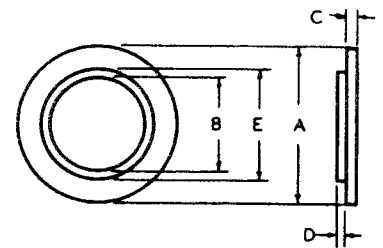

CLAMPS

P-2380	Steel "U" Clamp	12	.335"	7/32"	.188"
P-2381	Steel "U" Clamp	12	.313"	7/32"	.188"

 DIMENSIONS ARE FOR REFERENCE ONLY $\frac{\text{Inch}}{\text{(mm)}}$

NOTE: Contact your Switchcraft Representative for price and delivery.

All products shown in this catalog are covered by Switchcraft's limited lifetime warranty

© Registered trademark of Switchcraft, Inc.

MOUNTING HARDWARE

Figure 1

Figure 2

Figure 3

Figure 4

Figure 5

Figure 6

Figure 7

Figure 8

Figure 9

Figure 11

Figure 12

DIMENSIONS ARE FOR REFERENCE ONLY $\frac{\text{Inch}}{\text{(mm)}}$

NOTE: Contact your Switchcraft Representative for price and delivery.