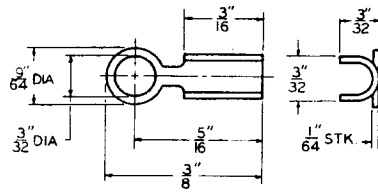

CLAMPS

P-2380	Steel "U" Clamp	12	.335"	7/32"	.188"
P-2381	Steel "U" Clamp	12	.313"	7/32"	.188"

 DIMENSIONS ARE FOR REFERENCE ONLY $\frac{\text{Inch}}{\text{(mm)}}$

NOTE: Contact your Switchcraft Representative for price and delivery.

All products shown in this catalog are covered by Switchcraft's limited lifetime warranty

© Registered trademark of Switchcraft, Inc.

MOUNTING HARDWARE

Figure 1

Figure 2

Figure 3

Figure 4

Figure 5

Figure 6

Figure 7

Figure 8

Figure 9

Figure 11

Figure 12

DIMENSIONS ARE FOR REFERENCE ONLY $\frac{\text{Inch}}{\text{(mm)}}$

NOTE: Contact your Switchcraft Representative for price and delivery.