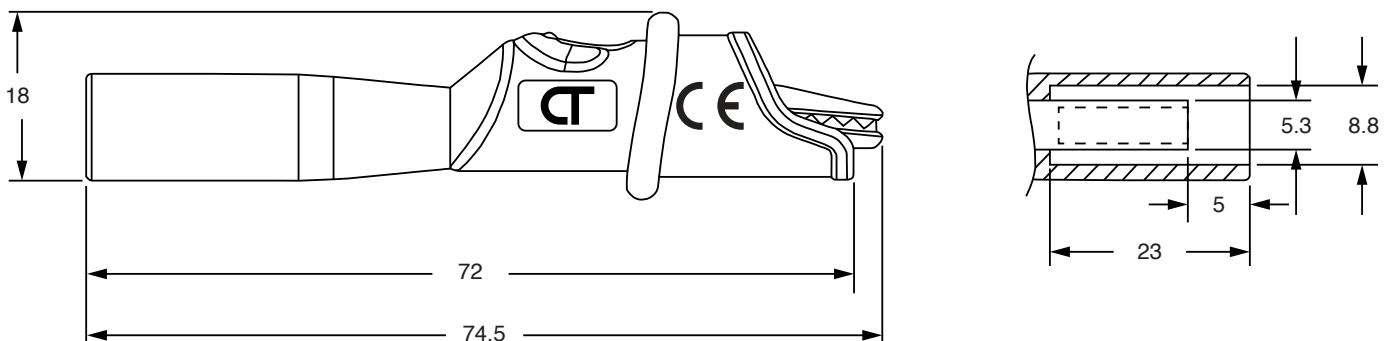

Medium Insulated Alligator Clip With 4mm Sheathed Jack

CT4415-#

Features:

- IEC 61010-031 rated to 1,000 V CAT III / 600 V CAT IV
- 10 A Max
- Jaw opens to 8.5 mm
- Three-incisor mouth to ensure grip on screw heads
- Connects to 4 mm sheathed or standard banana plugs
- CE listed
- RoHS 2 Compliant

Description:

The CT4415 is rated to 1,000 V CAT III / 600 V CAT IV^a and 10 A max.

The clip comes with a 4 mm sheathed jack for connections to standard or sheathed banana plugs. This clip accommodates conductors up to 7 mm in diameter. Once in place, the spring loaded, three-incisor mouth will hold securely to screw heads or flat headed objects.

The CT4415 is available in black and red. The CT4416 includes both colors.

a. Must be used in conjunction with other similarly rated products.

Mechanical Drawing: Dimensions in mm, not to scale

Specifications and appearance subject to change without notice
D441500 110320

1 - www.caltestelectronics.com

Order Information:

CT4415-#

Medium Insulated Alligator Clip With 4mm Sheathed Jack

- Color - replace '-#' with dash number:
-0 Black, -2 Red

CT4416

Medium Insulated Alligator Clip With 4mm Sheathed Jack,
B/R pair