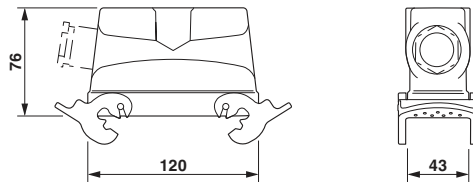

Metal screw connection up to 5 bar, thread length: 7 mm, cable diameter: 11 - 16 mm, WAF 27, screw connection: M25

Cable gland - HC-M-KV-M25(14-21) - 1646007

Metal screw connection up to 5 bar, thread length: 7 mm, cable diameter: 14 - 21 mm, WAF 34, screw connection: M25

Cable gland - HC-M-KV-M25(1ASI) - 1584020

Metal screw connection for an AS-Interface flat-ribbon conductor, thread type M25

Multiple screw connection

Cable gland - HC-M-KV-M25(1X10/1X11) - 1580228

Special cable screw connection M25, brass nickel-plated, grommet with 10 mm and 11 mm holes

Housing - HC-B 24-TMQ-H-O1M25S - 1460262

Drawings

Dimensioned drawing

Dimensional drawing