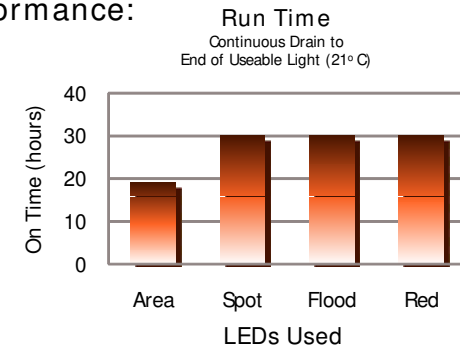

Performance:

Tested according to ANSI / NEMA FL 1 Standards.

Important Notice

This datasheet contains information specific to products manufactured at the time of its publication. Contents herein do not constitute a warranty.
©Energizer / All Rights Reserved