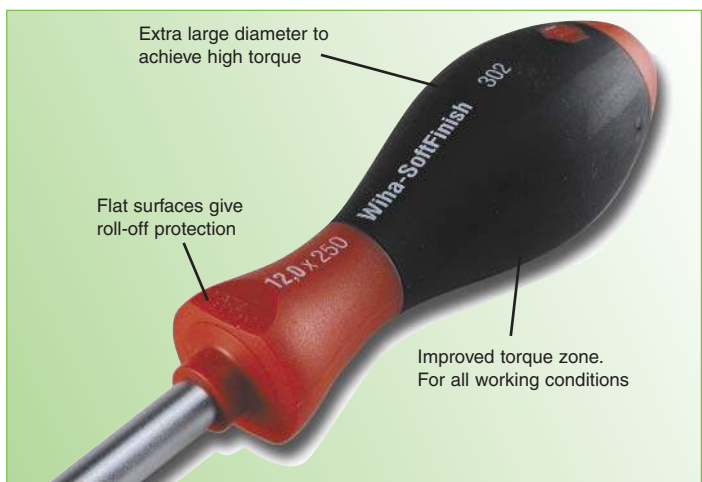

SHOP

362 94 Set 8 Pcs. TORX® Round blade high alloy CVM steel, hardened, hard chromed. Wiha-Chromtop finish on tips. Wiha-SoftFinish® handle, multi-component, cushion grips.

Item No.	Size	mm	Size	mm	lbs.		
362 94	362 66	T6	60	362 78	T20	100	1.24
	362 70	T8	60	362 80	T25	100	
	362 74	T10	80	362 82	T27	115	
	362 76	T15	80	362 84	T30	115