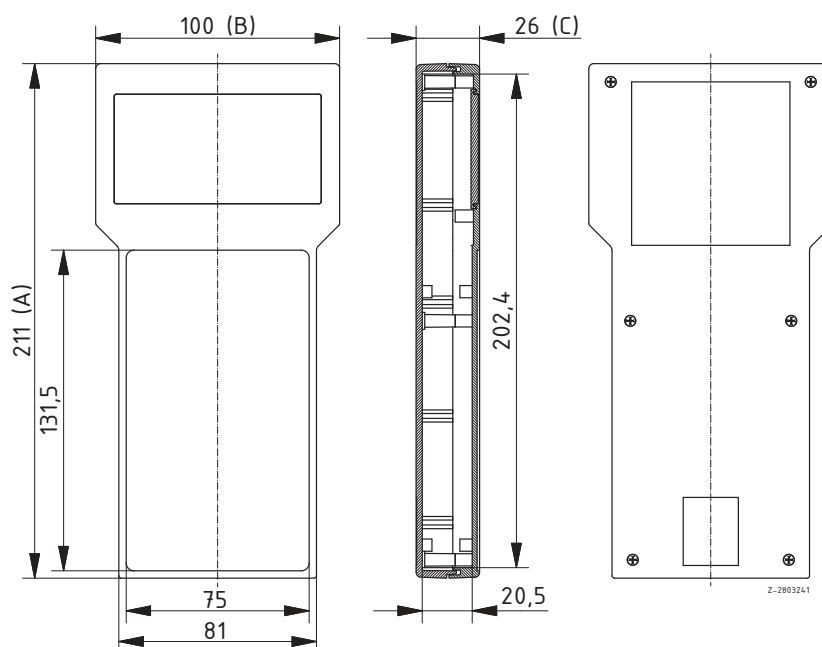

BOS 900 - BOS 903 | Enclosures

BOS 900

Model	Order no.	A	B	C	Colour
BOS 900	34900009	211	100	26	Black
BOS 900	34900000	211	100	26	Agate grey

Scope of delivery: Lid with seal, base, screws, display screen (enclosed unfitted)

Note: Fitting of display screen on request

BOS 901 with carrying strap and tip-up foot

Model	Order no.	A	B	C	Colour
BOS 901	34901009*	211	100	26	Black
BOS 901	34901000	211	100	26	Agate grey

Scope of delivery: Lid with seal, base, carrying strap, tip-up foot, screws, display screen (enclosed unfitted)

Note: Fitting of display screen on request

BOS 902 with carrying strap and compartment for 4 x 1.5 V mignon batteries

Model	Order no.	A	B	C	Colour
BOS 902	34902009	211	100	26	Black
BOS 902	34902000	211	100	26	Agate grey

Scope of delivery: Lid with seal, base with battery compartment including contacts, carrying strap, screws, display screen (enclosed unfitted)

Note: Fitting of display screen on request

BOS 903 with carrying strap and compartment for 2 x 9V block batteries

Model	Order no.	A	B	C	Colour
BOS 903	34903009*	211	100	26	Black
BOS 903	34903000	211	100	26	Agate grey

Scope of delivery: Lid with seal, base with battery compartment, carrying strap, screws, display screen (enclosed unfitted)

Note: Fitting of display screen on request

For accessories, please see the end of the chapter