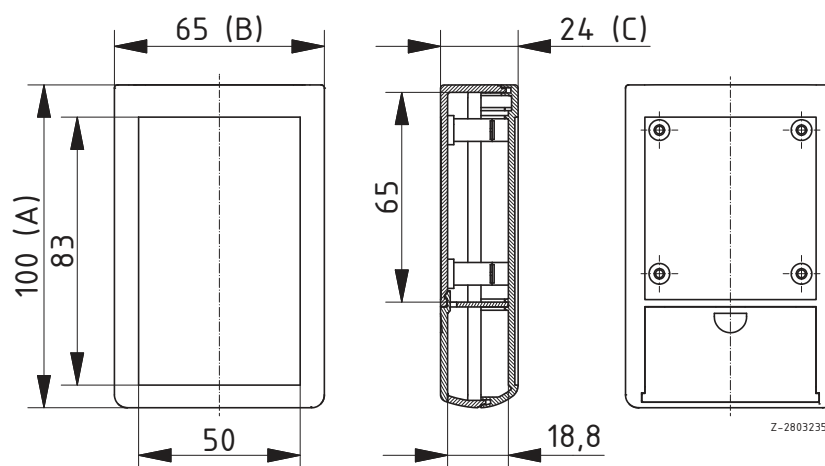

BOS 400 / 400 ASC / 401 / 401 ASC | Enclosures

BOS 400/400 ASC with compartment for 9V block battery

Model	Order no.	A	B	C	Colour
BOS 400	34400000	100	65	24	Black
BOS 400 ASC	34400500	100	65	24	Black

Scope of delivery: Lid, base, battery compartment lid, battery compartment side, screws

For BOS 400 ASC, plus integrated clip bearing and bow

Note: As an option, 2 micro batteries can be inserted in the enclosure by using battery holder BH 2 MC (order no.: 34165572). Wall fitting for ASC types: see general accessories.

BOS 401/401 ASC

Model	Order no.	A	B	C	Colour
BOS 401	34401000	100	65	24	Black
BOS 401 ASC	34401500	100	65	24	Black

Scope of delivery: Lid, base, screws

For BOS 400 ASC, plus integrated clip bearing and bow

Note: As an option, 2 micro batteries can be inserted in the enclosure by using battery holder BH 2 MC (order no.: 34165572). Wall fitting for ASC types: see general accessories.

For accessories, please see the end of the chapter