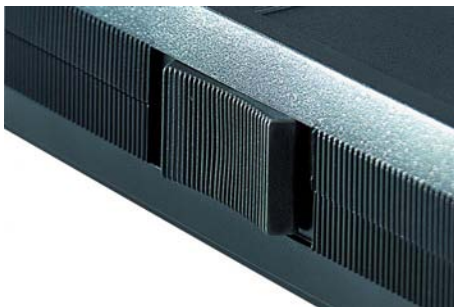

BOS 5., BOS 7., BOS 8..: Available with a membrane keypad and/or different display types.

BOS 6..: With display screen, continuous keypad surface or integrated loudspeaker grille.

BOS 9..: With large display and slimline grip area – Versions with a battery compartment are also available.

A carrying strap or a tip-up foot is available for enclosure BOS 9.. .

Some BOS 7.. series enclosures also have a slide switch (see table on the following page).

Data transfer can be achieved with the table stand for BOS 9.. (available as an accessory).