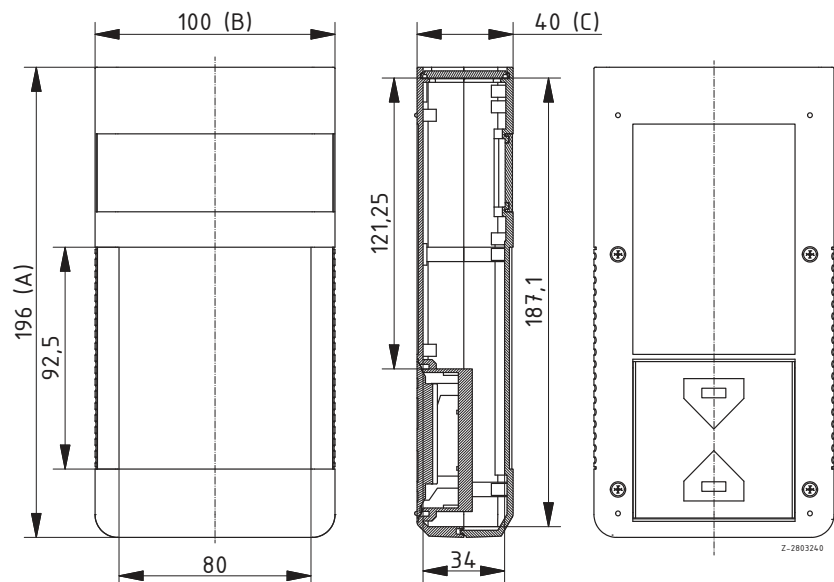

BOS 800 - BOS 808 | Enclosures

BOS 808 with continuous membrane keypad area

Model	Order no.	A	B	C	Colour
BOS 808	34808000	196	100	40	Black
BOS 808	34808001	196	100	40	Agate grey

Scope of delivery: Lid, base, front panel, screws, battery compartment lid, contacts

* = Available on request