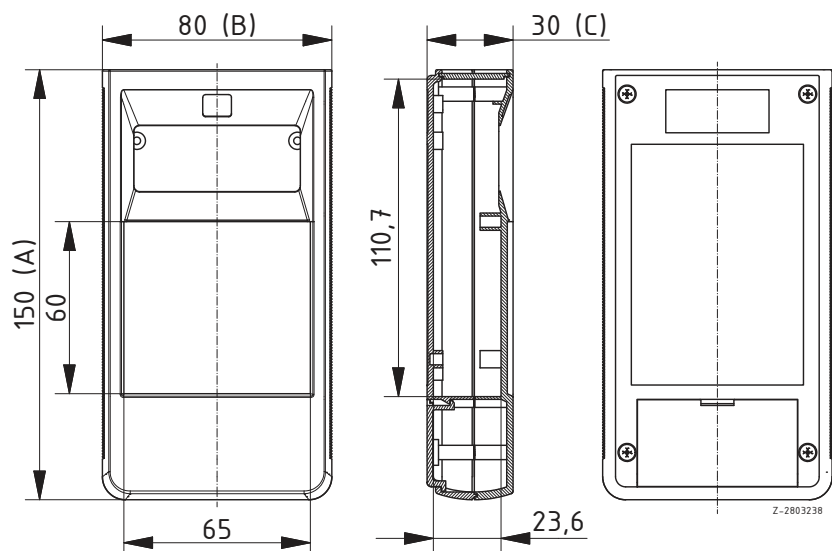

BOS 700 / 701 / 704 / 705 | Enclosures

BOS 700/701 with display opening and compartment for 9V block battery

Model	Order no.	A	B	C	Colour	Note
BOS 700	34700000	150	80	30	Black	Display opening: 23 x 58 mm
BOS 701	34701000	150	80	30	Black	Display opening: 18 x 48 mm

Scope of delivery: Lid, base, front panel, battery compartment lid, screws, threaded inserts

Please order display screen separately.

BOS 704/705 with display opening, side-fitted slide for switch and compartment for 9V block battery

Model	Order no.	A	B	C	Colour	Note
BOS 704	34704000*	150	80	30	Black	Display opening: 23 x 58 mm
BOS 705	34705000	150	80	30	Black	Display opening: 18 x 48 mm

Scope of delivery: Lid, base, front panel, battery compartment lid, screws, threaded inserts

Please order display screen separately.

* = Available on request