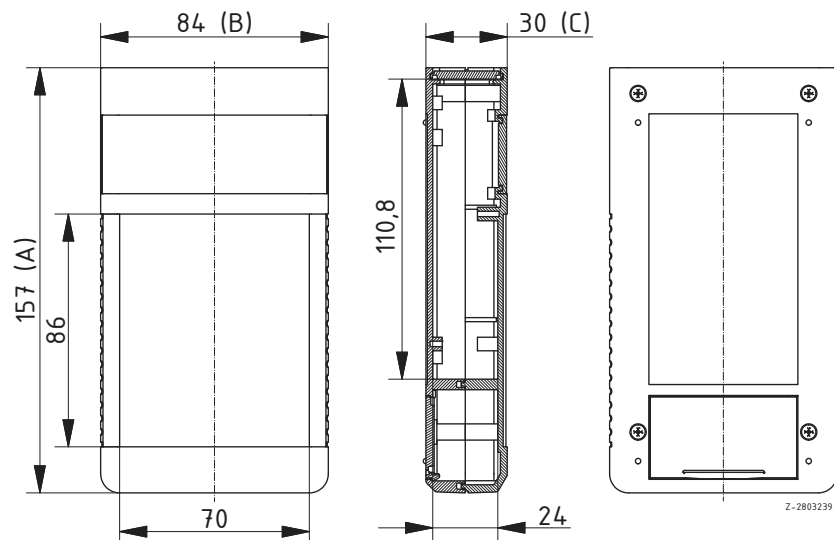

BOS 750 - BOS 761 | Enclosures

BOS 757 with display screen, side-fitted slide for switch and compartment for 9V block battery

Model	Order no.	A	B	C	Colour
BOS 757	34757000	157	84	30	Black

Scope of delivery: Lid, base, front panel, battery compartment lid, screws, display screen, slide

BOS 758 with continuous membrane keypad area and side-fitted slide for switch and compartment for 9V block battery

Model	Order no.	A	B	C	Colour
BOS 758	34758000	157	84	30	Black

Scope of delivery: Lid, base, front panel, battery compartment lid, screws, slide

BOS 759 with panoramic display screen and side-fitted slide for switch

Model	Order no.	A	B	C	Colour
BOS 759	34759000	157	84	30	Black

Scope of delivery: Lid, base, front panel, battery compartment lid, screws, panoramic display screen, slide

BOS 760 with display screen, side-fitted slide for switch

Model	Order no.	A	B	C	Colour
BOS 760	34760000	157	84	30	Black

Scope of delivery: Lid, base, front panel, battery compartment lid, screws, display screen, slide

BOS 761 with continuous membrane keypad area and side-fitted slide for switch

Model	Order no.	A	B	C	Colour
BOS 761	34761000	157	84	30	Black

Scope of delivery: Lid, base, front panel, battery compartment lid, screws, slide

* = Available on request