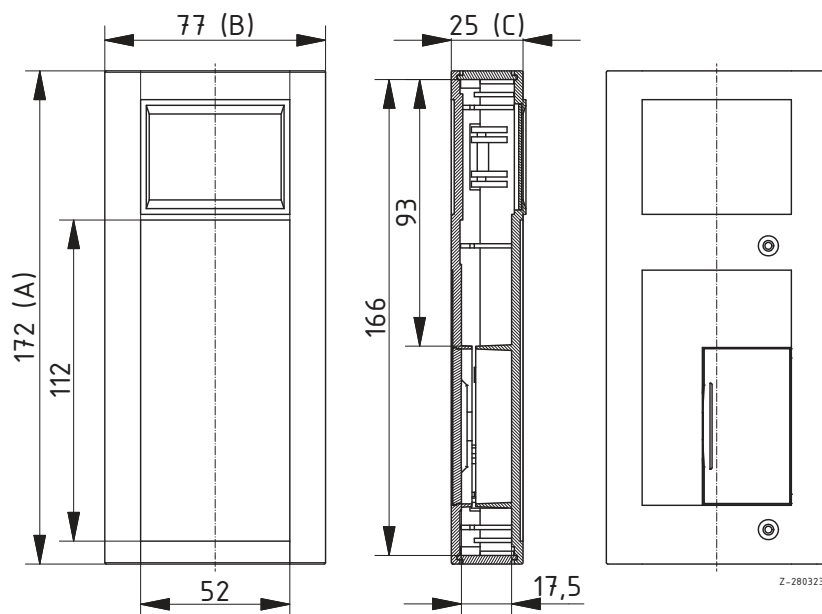

BOS 600 / 601 / 602 | Enclosures

BOS 600 with display screen and compartment for 9V block battery

Model	Order no.	A	B	C	Colour
BOS 600	34600000	172	77	25	Black

Scope of delivery: Lid, base, 2 front panels, screws, battery compartment lid, display screen

BOS 601 with continuous membrane keypad area and compartment for 9V block battery

Model	Order no.	A	B	C	Colour
BOS 601	34601000	172	77	25	Black

Scope of delivery: Lid, base, 2 front panels, screws, battery compartment lid

BOS 602 with loudspeaker grille and compartment for 3x 1.5 V mignon batteries

Model	Order no.	A	B	C	Colour
BOS 602	34602000	172	77	25	Black

Scope of delivery: Lid, base, 2 plastic front panels, screws

Z-2803237

For accessories, please see the end of the chapter