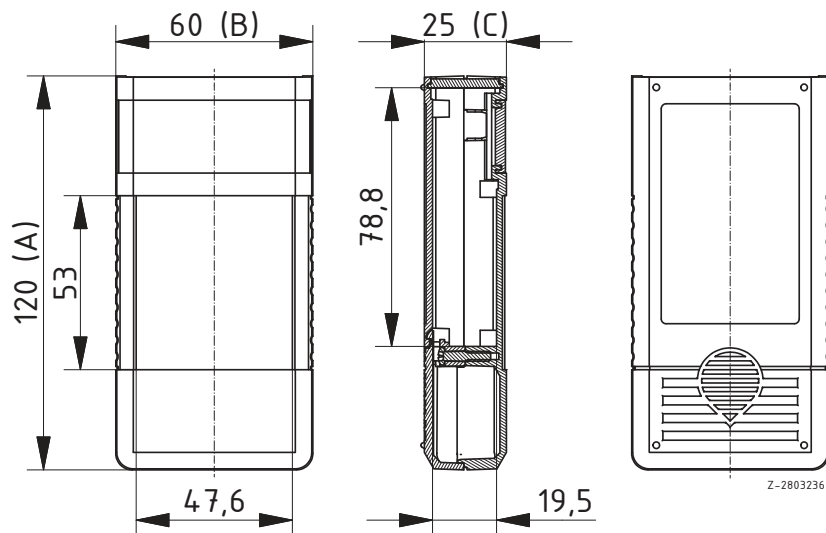

BOS 500 / 501 / 502 / 503 | Enclosures

BOS 500 with panoramic display screen and compartment for 9V block battery

Model	Order no.	A	B	C	Colour
BOS 500	34500000	120	60	25	Black
BOS 500	34500003	120	60	25	Agate grey

Scope of delivery: Lid, base, front panel, battery compartment lid, screw, panoramic display screen

BOS 501 with display screen and compartment for 9V block battery

Model	Order no.	A	B	C	Colour
BOS 501	34501000	120	60	25	Black
BOS 501	34501002	120	60	25	Agate grey

Scope of delivery: Lid, base, front panel, battery compartment lid, screw, display screen

BOS 502 without display cut-out, with compartment for 9V block battery

Model	Order no.	A	B	C	Colour
BOS 502	34502000	120	60	25	Black
BOS 502	34502002	120	60	25	Agate grey

Scope of delivery: Lid, base, front panel, battery compartment lid, screws

BOS 503 with continuous membrane keypad area and compartment for 9V block battery

Model	Order no.	A	B	C	Colour
BOS 503	34503000	120	60	25	Black
BOS 503	34503001	120	60	25	Agate grey

Scope of delivery: Lid, base, front panel, battery compartment lid, screws

* = Available on request