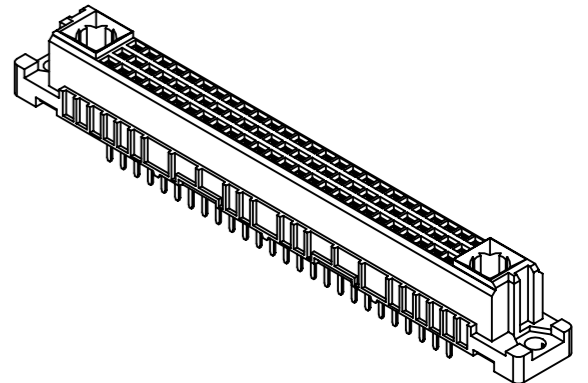

78 solder contacts
 ☒ = solder contact
 □ = position without contact

further information see product data sheet

09 03 278 6805	2
part no.	performance level

All rights reserved Department EL PD HARTING D-32339 Espelkamp	All Dimensions in mm Original Size DIN A3	Scale 1:1 Free size tol. IEC 60603-2	Ref. Sub.	Created by STORCK	Inspected by LEHNERT	Standardisation	Date 2021-09-22	State Final Release
	Title DIN Signal type M78+2 female solder 4.5 78-pole							Doc-Key / ECM-Nr. 100072218/UGD/067/E 50000202766
		Type TB	Number 0903278X805		Rev. E	Page 1/1		