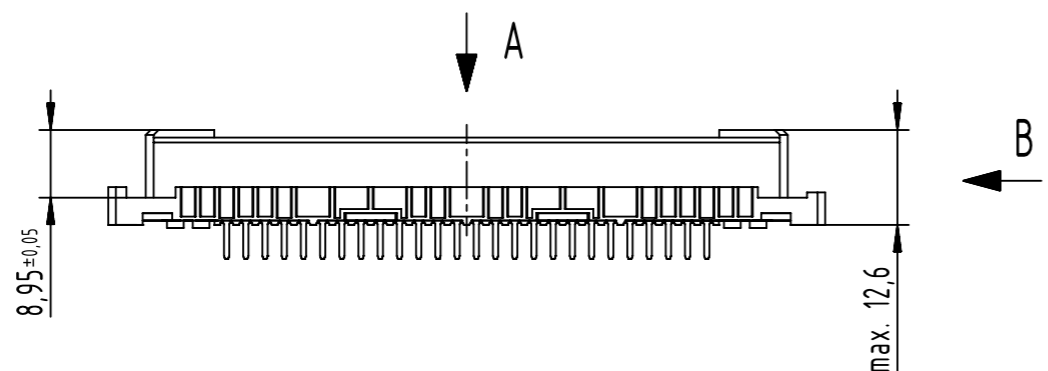

78 solder contacts
 ☒ = solder contact
 □ = position without contact

further information see product data sheet

09 03 278 6805	2
part no.	performance level

All rights reserved Department EL PD HARTING D-32339 Espelkamp	All Dimensions in mm Original Size DIN A3	Scale 1:1 Free size tol. IEC 60603-2	Ref. Sub.	Created by STORCK	Inspected by LEHNERT	Standardisation	Date 2021-09-22	State Final Release
	Title DIN Signal type M78+2 female solder 4.5 78-pole							Doc-Key / ECM-Nr. 100072218/UGD/067/E 50000202766
		Type TB	Number 0903278X805		Rev. E	Page 1/1		