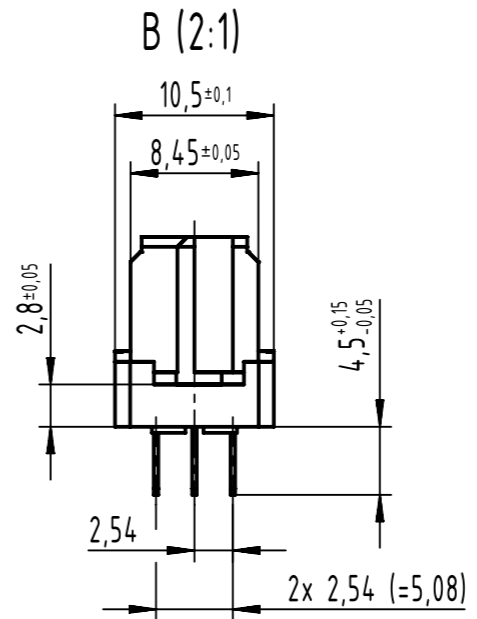

78 solder contacts
 ☒ = solder contact
 □ = position without contact

further information see product data sheet

09 03 278 6805	2
part no.	performance level

All rights reserved Department EL PD HARTING D-32339 Espelkamp	All Dimensions in mm Original Size DIN A3	Scale 1:1 Free size tol. IEC 60603-2	Ref. Sub.	Created by STORCK	Inspected by LEHNERT	Standardisation	Date 2021-09-22	State Final Release
	Title DIN Signal type M78+2 female solder 4.5 78-pole							Doc-Key / ECM-Nr. 100072218/UGD/067/E 50000202766
		Type TB	Number 0903278X805		Rev. E	Page 1/1		