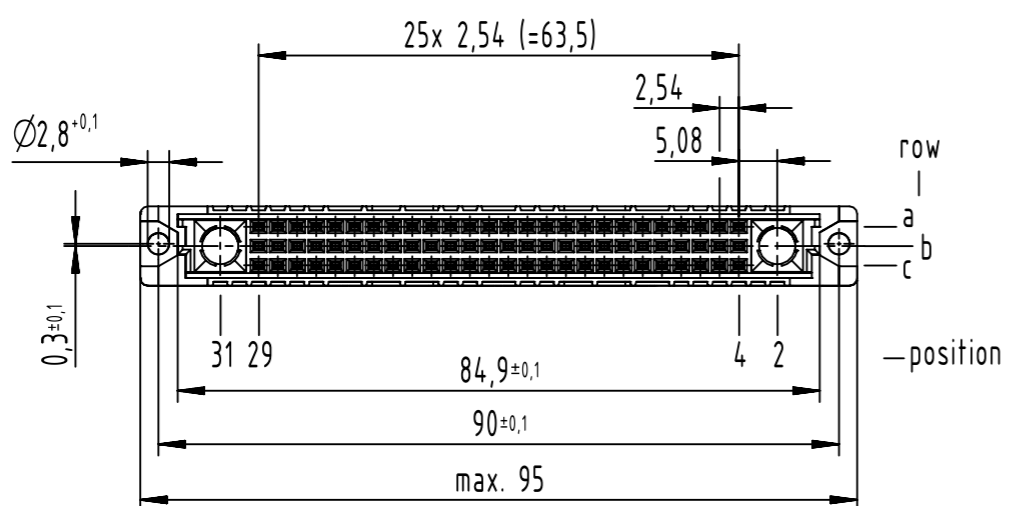

78 solder contacts
 ☒ = solder contact
 □ = position without contact

further information see product data sheet

09 03 278 6805	2
part no.	performance level

All rights reserved Department EL PD HARTING D-32339 Espelkamp	All Dimensions in mm Original Size DIN A3	Scale 1:1 Free size tol. IEC 60603-2	Ref. Sub.	Created by STORCK	Inspected by LEHNERT	Standardisation	Date 2021-09-22	State Final Release
	Title DIN Signal type M78+2 female solder 4.5 78-pole							Doc-Key / ECM-Nr. 100072218/UGD/067/E 50000202766
		Type TB	Number 0903278X805		Rev. E	Page 1/1		