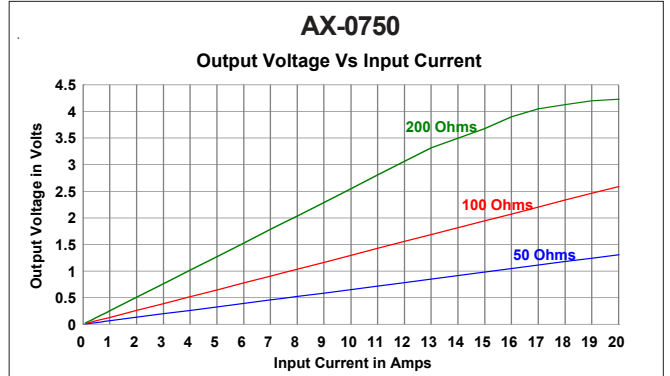

Mechanical Dimension

Dimensions are in mm. General Tolerance $\pm 0.25\text{mm}$ unless specified.
Pin Pitch Tolerance: $\pm 0.1\text{mm}$

Output Voltage Vs Input Current

Saturation Current Response

Phase Angle Vs Primary Current