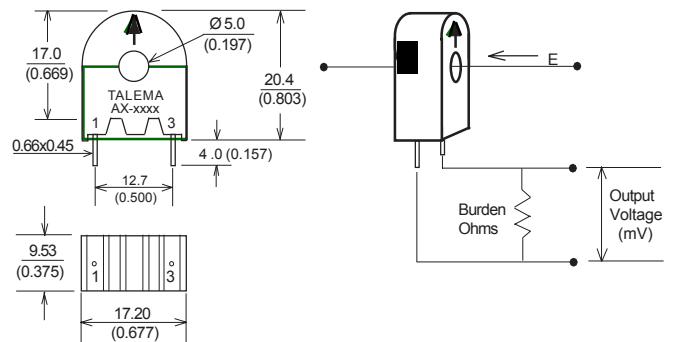

Mechanical Dimension

Dimensions are in mm. General Tolerance $\pm 0.25\text{mm}$ unless specified.
Pin Pitch Tolerance: $\pm 0.1\text{mm}$

Output Voltage Vs Input Current

Saturation Current Response

Phase Angle Vs Primary Current