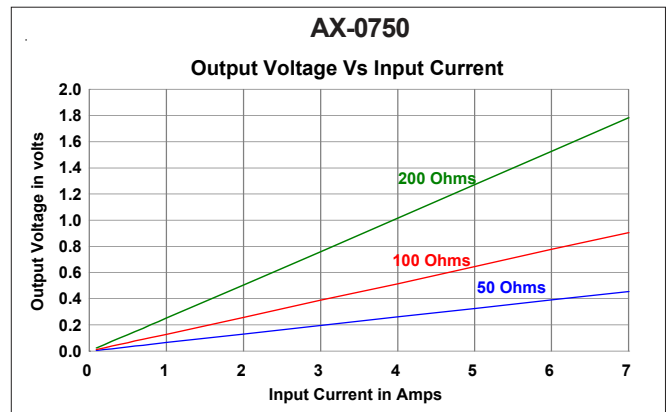

Output Voltage Vs Input Current