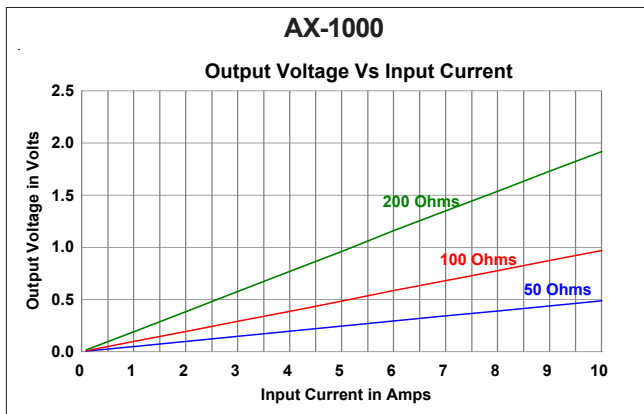

Output Voltage Vs Input Current