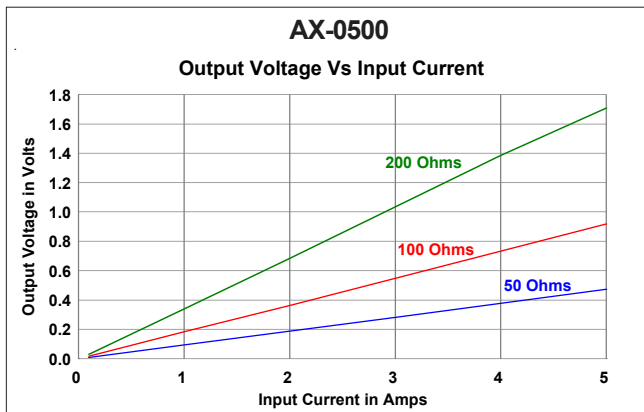

Output Voltage Vs Input Current