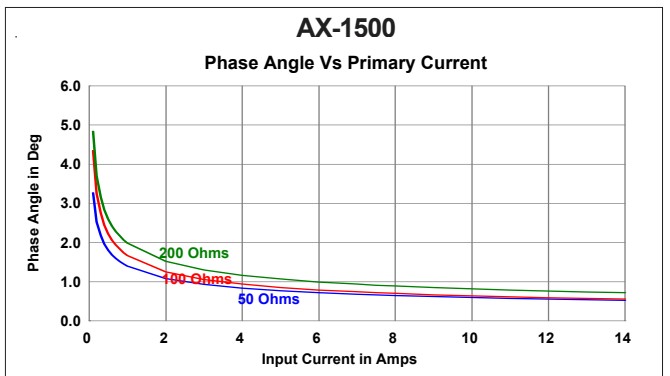

Mechanical Dimension

Dimensions are in mm. General Tolerance $\pm 0.25\text{mm}$ unless specified.
Pin Pitch Tolerance: $\pm 0.1\text{mm}$

Output Voltage Vs Input Current

Saturation Current Response

Phase Angle Vs Primary Current