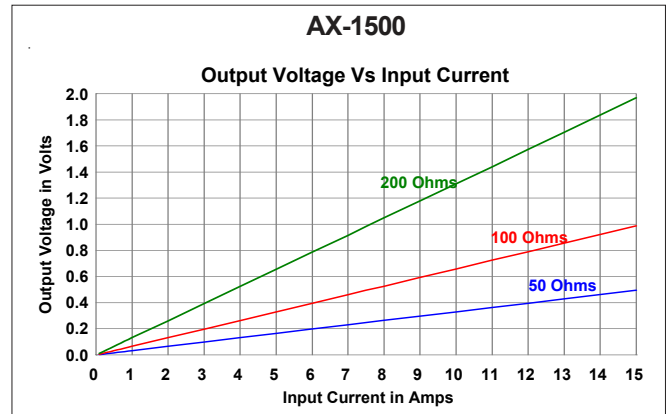

Output Voltage Vs Input Current