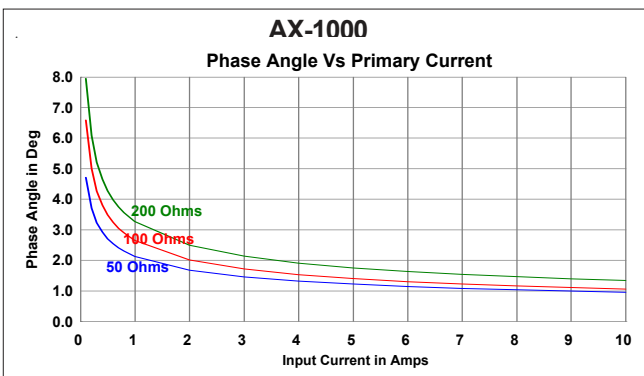

Mechanical Dimension

Dimensions are in mm. General Tolerance $\pm 0.25\text{mm}$ unless specified.
Pin Pitch Tolerance: $\pm 0.1\text{mm}$

Output Voltage Vs Input Current

Saturation Current Response

Phase Angle Vs Primary Current