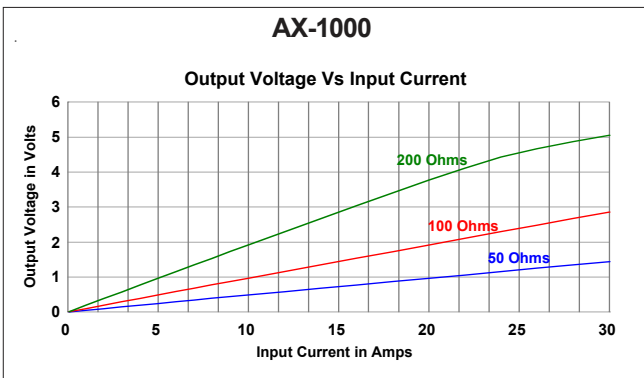

Mechanical Dimension

Dimensions are in mm. General Tolerance $\pm 0.25\text{mm}$ unless specified.
Pin Pitch Tolerance: $\pm 0.1\text{mm}$

Output Voltage Vs Input Current

Saturation Current Response

Phase Angle Vs Primary Current