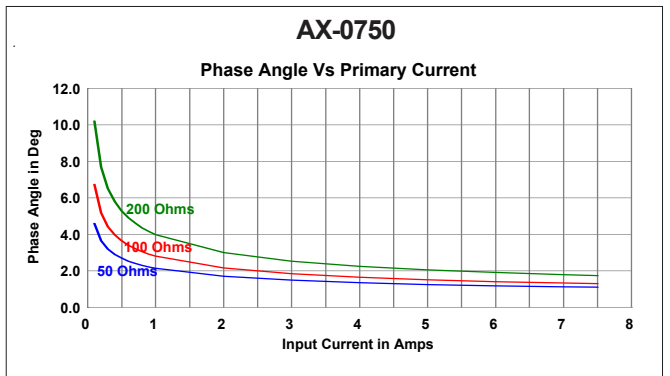

Mechanical Dimension

Dimensions are in mm. General Tolerance $\pm 0.25\text{mm}$ unless specified.
Pin Pitch Tolerance: $\pm 0.1\text{mm}$

Output Voltage Vs Input Current

Saturation Current Response

Phase Angle Vs Primary Current