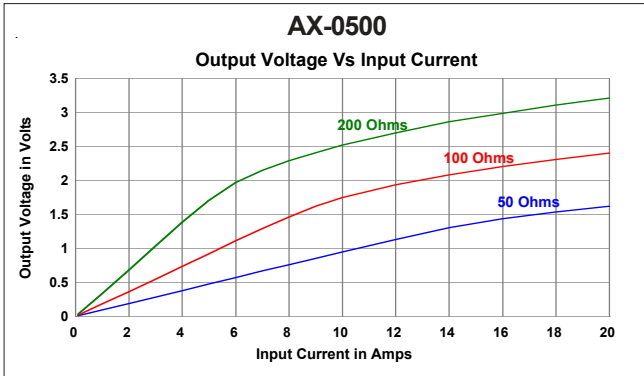

Mechanical Dimension

Dimensions are in mm. General Tolerance $\pm 0.25\text{mm}$ unless specified.
Pin Pitch Tolerance: $\pm 0.1\text{mm}$

Output Voltage Vs Input Current

Saturation Current Response

Phase Angle Vs Primary Current