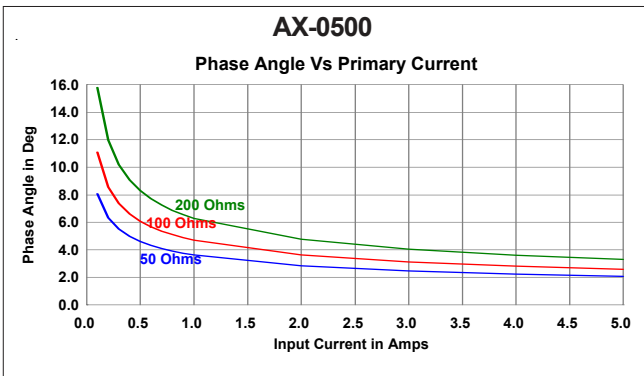

Mechanical Dimension

Dimensions are in mm. General Tolerance $\pm 0.25\text{mm}$ unless specified.
Pin Pitch Tolerance: $\pm 0.1\text{mm}$

Output Voltage Vs Input Current

Saturation Current Response

Phase Angle Vs Primary Current