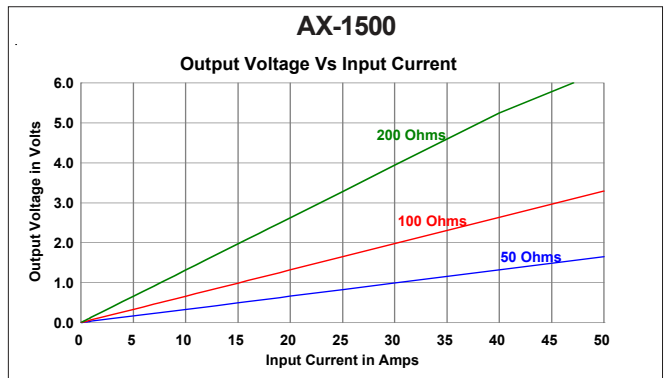

Mechanical Dimension

Dimensions are in mm. General Tolerance $\pm 0.25\text{mm}$ unless specified.
Pin Pitch Tolerance: $\pm 0.1\text{mm}$

Output Voltage Vs Input Current

Saturation Current Response

Phase Angle Vs Primary Current