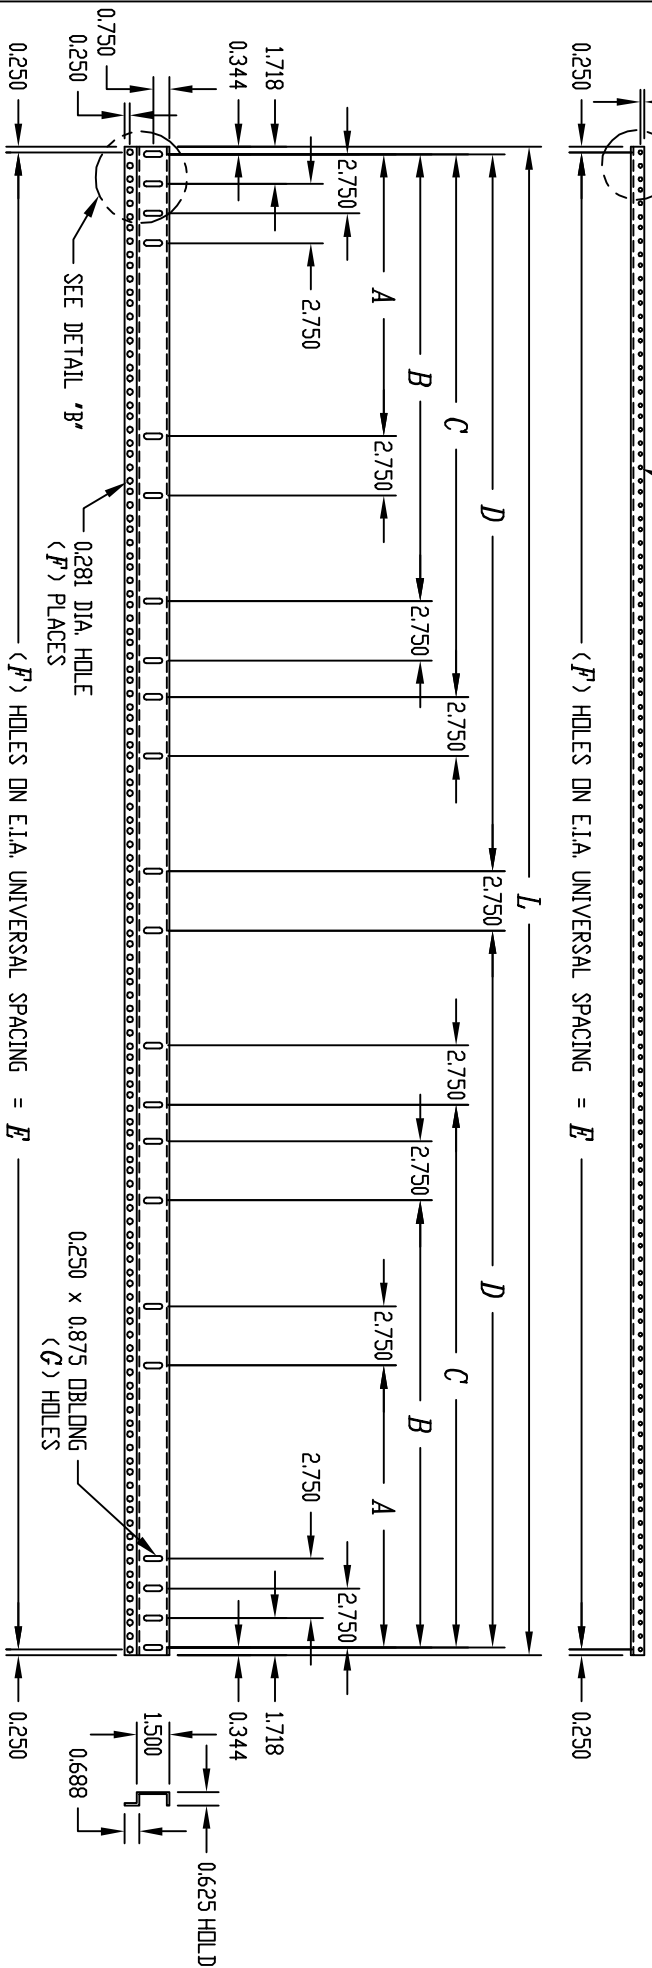

PART NAME: PANEL MOUNTING RAIL PART No.: PMR-9448 TD PMR-9454 / PMR-2002 / PMR-2331 / PMR-9306 / PMR-14315

MATERIAL: 12 GA. STEEL
FINISH: SMOOTH BLACK

NOTE: PANEL MOUNTING RAIL LISTED MAY BE USED ON EITHER
SERIES 60, SERIES 2000, CLASSIC II, VALURACK, ECONDMIZER,
JAGUAR (STYLE B) OR ALL AMERICAN RACK WITH CORRESPONDING
PANEL SPACE MATCHING THE LENGTH OF THE RAILS.

CATALOG No.	L	A	B	C	D	E	F	G
PMR-9448	21.000	---	---	---	---	20.500	36	8
PMR-2331	24.500	---	---	---	---	24.000	42	8
PMR-14315	28.000	---	---	---	---	27.500	48	8
PMR-9449	31.500	---	---	---	---	31.000	54	8
PMR-2002	35.000	---	---	---	---	34.500	60	8
PMR-9450	42.000	10.188	---	---	19.281	41.500	72	14
PMR-9451	52.500	15.438	---	---	24.531	52.000	90	14
PMR-9452	61.250	13.094	---	---	28.906	60.750	105	14
PMR-9453	70.000	15.281	---	---	33.281	69.500	120	14
PMR-9306	77.000	17.016	---	---	36.781	76.500	132	14
PMR-9454	78.750	13.375	25.125	29.563	37.656	78.250	135	22