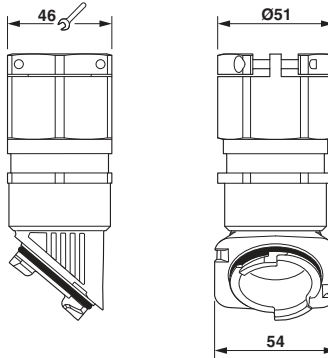

Set consisting of: EVO metal adapter 1414259 and screw connection with terminal block 1415195, M40

Key Commercial Data

Packing unit	1 STK
Weight per Piece (excluding packing)	400.0 g
Custom tariff number	85389099
Country of origin	Germany

Technical data

Dimensions

Wrench size, union nut	46 mm
Wrench size, support	46 mm
External cable diameter	16 mm ... 28 mm

Ambient conditions

Ambient temperature (operation)	-40 °C ... 100 °C
---------------------------------	-------------------

Cable gland - HC-B-GTRS-M40-ER-AL - 1414659

Drawings

Dimensional drawing

Dimensional drawing

Classifications

eCl@ss

eCl@ss 5.1	27143424
eCl@ss 6.0	27261207
eCl@ss 8.0	27149109
eCl@ss 9.0	27144432

ETIM