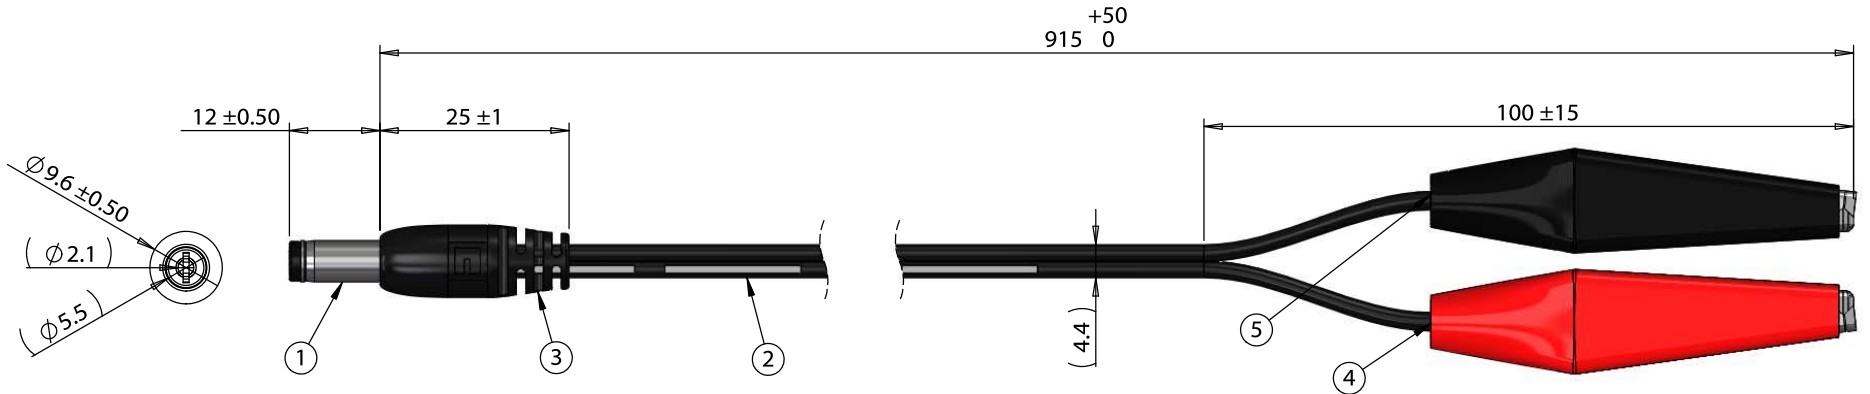

ITEM NO.	PART NUMBER	DESCRIPTION	QTY.	COMPONENT NOTES
1	50-00024	Connector, dc plug, 5.5x2.1xL23 mm, molding style, spring contacts	1	
2	30-00395	Wire, 2C TS, 18 AWG, UL2468, 300V, 80C, 4.4 mm, VW-1, PVC, 87A	1	
3	24-00003	Overmold, PVC	1	black
4	50-00555	Connector, 50 mm, alligator clip, red sleeve	1	
5	50-00556	Connector, 50 mm, alligator clip, black sleeve	1	

Wiring Diagram		
50-00024	wire color	alligator clip
center	black with stripe	50-00555/red
sleeve	black	50-00556/black

Revision:	Date:	Description:	Prepared:	Notes:	<h1>TENSILITY</h1> tel 1.541.323.3228 800 877.670.7118 fax 1.541.323.4202 web tensility.com
A	5/23/2017	Initial release	PS <small>Digitally signed by PS Date: 2017.07.20 16:10:06 -07'00'</small>		
			Verified:	Function test: no open, no short circuit, no intermittent	Size: Part number: A 10-02466
			GL <small>Digitally signed by GL Date: 2017.07.21 08:43:47 -07'00'</small>	Description: Cable, 915 mm, 5.5x2.1 mm 50-00024 dc plug to alligator clips, 18 AWG, 30-00395 wire	
			Dimensions are in millimeters. Tolerances: X: ± 0.5 mm X.X: ± 0.3 mm X.XX: ± 0.05 mm		Scale: 1:1