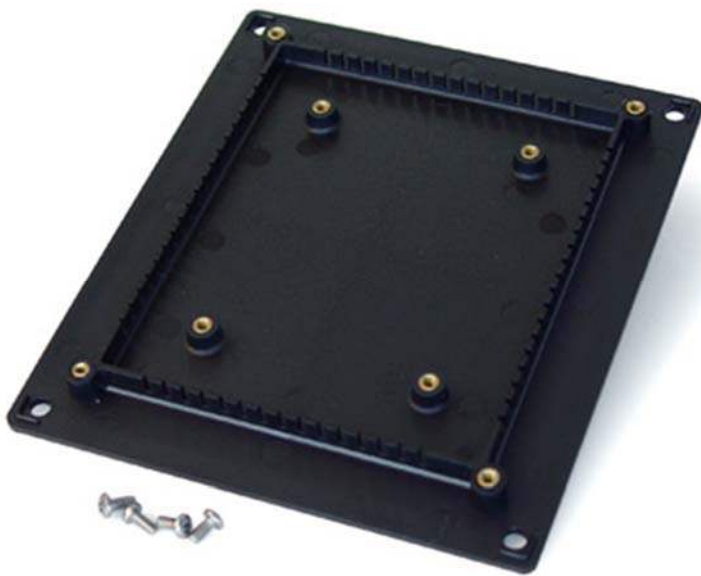

## Baseplate

**PART NUMBER:  
20-101-0495**

Black plastic with screws for mounting