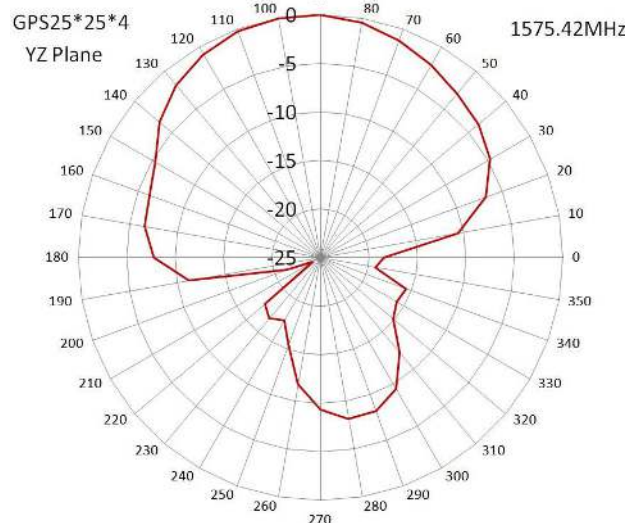

Radiation Pattern

GPS Antenna

JIAXING JINCHANG ELECTRONIC TECHNOLOGY CO.,LTD

Add: 398#,Zhenye Road, South Street, Jiaxing, Zhejiang, China

Http:// www.jinchanggps.com

E-mail:jcgps@vip.163.com

Tel: 86-0573-83692157/83692605/83958637 Fax:86-0573-83958635