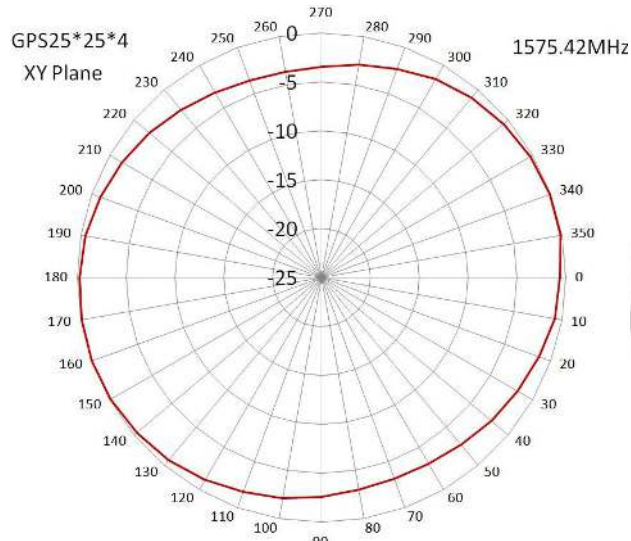

Radiation Pattern

GPS Antenna

JIAXING JINCHANG ELECTRONIC TECHNOLOGY CO.,LTD

Add: 398#,Zhenye Road, South Street, Jiaxing, Zhejiang, China

Http:// www.jinchanggps.com

E-mail:jcgps@vip.163.com

Tel: 86-0573-83692157/83692605/83958637 Fax:86-0573-83958635