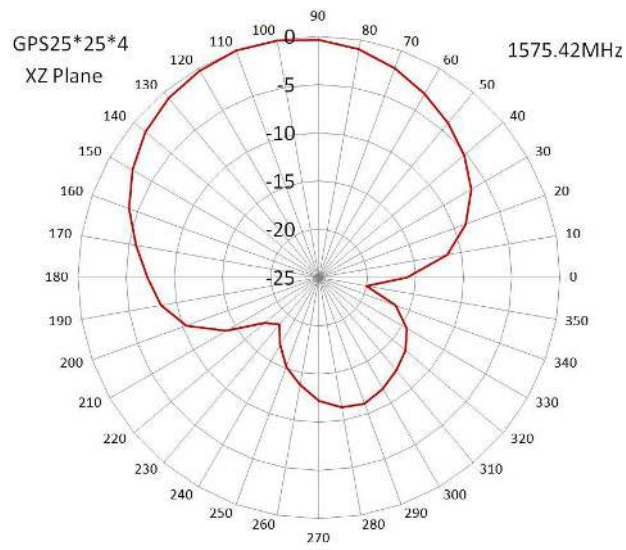

Radiation Pattern

GPS Antenna

JIAXING JINCHANG ELECTRONIC TECHNOLOGY CO.,LTD

Add: 398#,Zhenye Road, South Street, Jiaxing, Zhejiang, China

Http:// www.jinchanggps.com

E-mail:jcgps@vip.163.com

Tel: 86-0573-83692157/83692605/83958637 Fax:86-0573-83958635