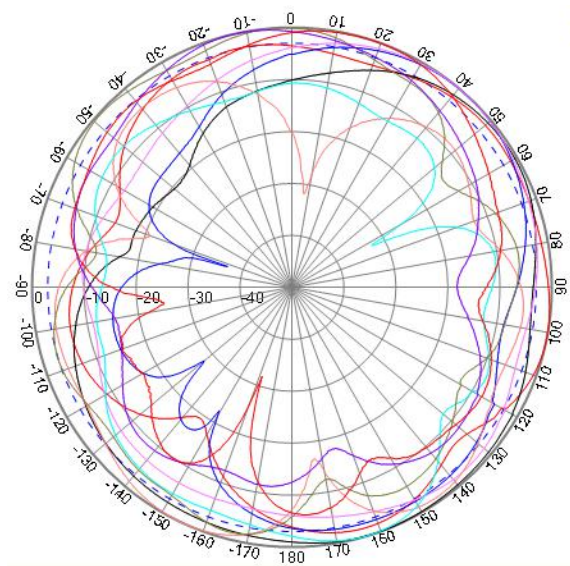

Tel: 86-0573-83692157/83692605/83958637 Fax: 86-0573-83958635

SPECIFICATIONS

Item		Specifications	
GPS Antenna	Dielectric Antenna	Center Frequency	1575.42±3MHz
		Band Width	CF±5MHz
		Polarization	RHCP
		Gain	2dBic (Zenith)
		V.S.W.R	<1.5
		Impedance	50Ω
		Axial Ratio	3dB (max)
	LNA	Gain	28±2dB
		Noise Figure	<1.5dB
		V.S.W.R	<2.0
		Supply Voltage	2.2~5V DC
	Current Consumption	<15mA	
LTE Antenna		Frequency Range	698~960MHz/1710~2690MHz
		V.S.W.R	<3.0
		Polarization	Linear
		Gain	2.5dBi
		Impedance	50Ω
Mechanical		Cable	RG174/3000mm
		Connector	SMA or others
		Material	ABS
		Mounting Method	Adhesive & Magnet
Environmental		Operating Temperature	-40°C~+85°C
		Relative Humidity	Up to 95%
		Ingress Protection	IP67
		Vibration	10 to 55Hz with 1.5mm amplitude 2hours
		Environmentally Friendly	ROHS Compliant

LTE Antenna

XY PLANE

- 测试频率: 700
- 测试频率: 824
- 测试频率: 868
- 测试频率: 960
- 测试频率: 1710
- 测试频率: 1850
- 测试频率: 1990
- 测试频率: 2170
- 测试频率: 2690

XZ PLANE

- 测试频率: 700
- 测试频率: 824
- 测试频率: 868
- 测试频率: 960
- 测试频率: 1710
- 测试频率: 1850
- 测试频率: 1990
- 测试频率: 2170
- 测试频率: 2690