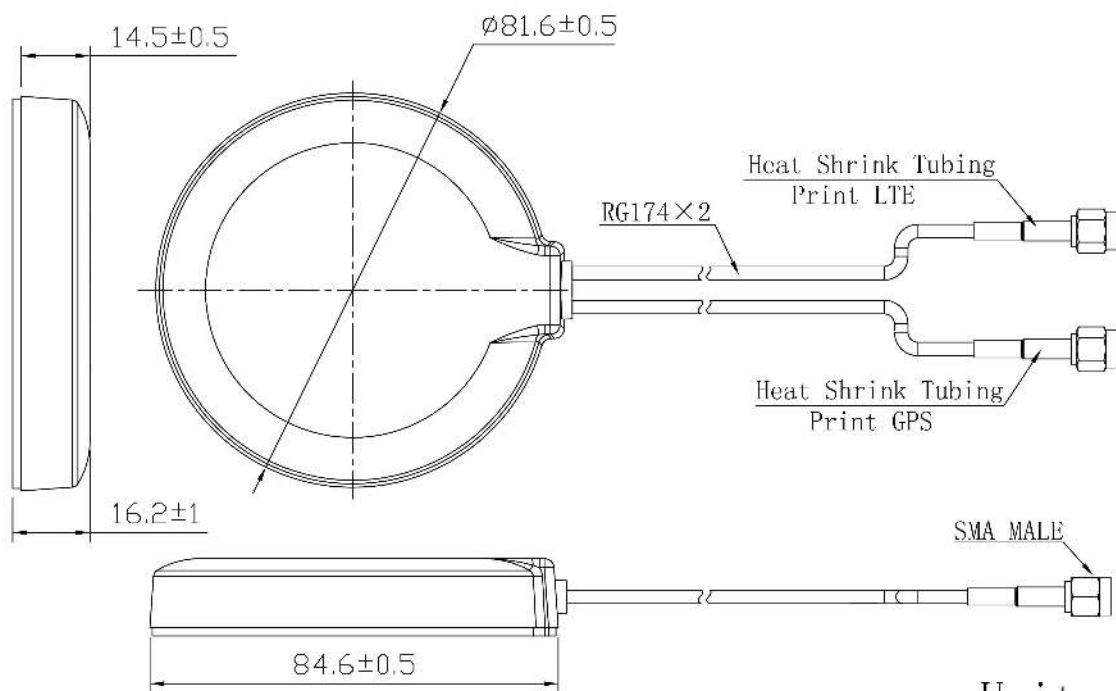

GPS+LTE Combination Antenna JCB305L

DIMENSIONS

Unit: mm

JIAXING JINCHANG ELECTRONIC TECHNOLOGY CO.,LTD

Add: 398#, Zhenye Road, South Street, Jiaxing, Zhejiang, China

Http:// www.jinchanggps.com

E-mail: jcgps@vip.163.com

Tel: 86-0573-83692157/83692605/83958637 Fax: 86-0573-83958635

SPECIFICATIONS

Item		Specifications	
GPS Antenna	Dielectric Antenna	Center Frequency	1575.42±3MHz
		Band Width	CF±5MHz
		Polarization	RHCP
		Gain	2dBic (Zenith)
		V.S.W.R	<1.5
		Impedance	50Ω
		Axial Ratio	3dB (max)
	LNA	Gain	28±2dB
		Noise Figure	<1.5dB
		V.S.W.R	<2.0
		Supply Voltage	2.2~5V DC
	Current Consumption	<15mA	
LTE Antenna		Frequency Range	698~960MHz/1710~2690MHz
		V.S.W.R	<3.0
		Polarization	Linear
		Gain	2.5dBi
		Impedance	50Ω
Mechanical		Cable	RG174/3000mm
		Connector	SMA or others
		Material	ABS
		Mounting Method	Adhesive & Magnet
Environmental		Operating Temperature	-40°C~+85°C
		Relative Humidity	Up to 95%
		Ingress Protection	IP67
		Vibration	10 to 55Hz with 1.5mm amplitude 2hours
		Environmentally Friendly	ROHS Compliant