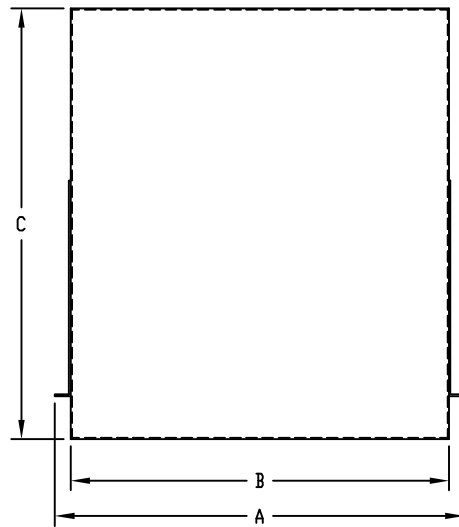

PART NAME

RELAY RACK SHELF

PART No.

SA-1278, 79 & SA-1378, 79

MATERIAL: SHELF \_\_\_\_\_ 16 GA. STEEL  
 MOUNTING BRACKETS \_\_\_\_\_ 14 GA. STEEL

FINISH: METALLIC GRAY  
 BLACK TEXTURE

NOTE: MOUNTING BRACKETS ARE ADJUSTABLE

LOAD RATING: 150 LBS. MAX.

PART NO.	A	B	C	D	E
SA-1278	19.000	17.562	16.000	QTY. (6)	12.000
SA-1279	19.000	17.562	20.000	QTY. (9)	18.000
SA-1378	23.000	21.562	16.000	QTY. (6)	12.000
SA-1379	23.000	21.562	20.000	QTY. (9)	18.000