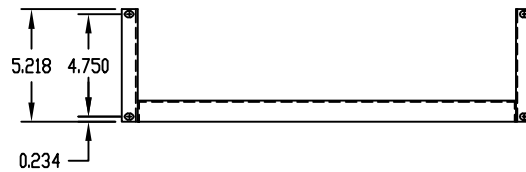

PART NAME

RELAY RACK SHELF

PART No.

SA-1278, 79 & SA-1378, 79

MATERIAL: SHELF \_\_\_\_\_ 16 GA. STEEL  
 MOUNTING BRACKETS \_\_\_\_\_ 14 GA. STEEL

FINISH: METALLIC GRAY  
 BLACK TEXTURE

NOTE: MOUNTING BRACKETS ARE ADJUSTABLE

LOAD RATING: 150 LBS. MAX.

PART NO.	A	B	C	D	E
SA-1278	19.000	17.562	16.000	QTY. (6)	12.000
SA-1279	19.000	17.562	20.000	QTY. (9)	18.000
SA-1378	23.000	21.562	16.000	QTY. (6)	12.000
SA-1379	23.000	21.562	20.000	QTY. (9)	18.000