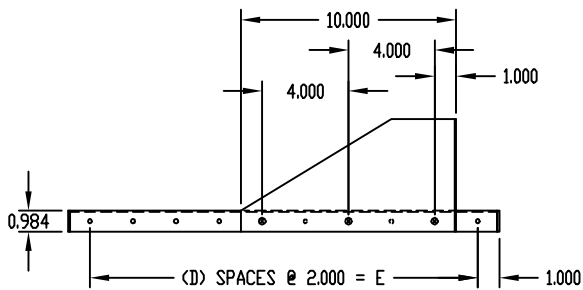

PART NAME

RELAY RACK SHELF

PART No.

SA-1278, 79 & SA-1378, 79

MATERIAL: SHELF \_\_\_\_\_ 16 GA. STEEL  
 MOUNTING BRACKETS \_\_\_\_\_ 14 GA. STEEL

FINISH: METALLIC GRAY  
 BLACK TEXTURE

NOTE: MOUNTING BRACKETS ARE ADJUSTABLE

LOAD RATING: 150 LBS. MAX.

PART NO.	A	B	C	D	E
SA-1278	19.000	17.562	16.000	QTY. (6)	12.000
SA-1279	19.000	17.562	20.000	QTY. (9)	18.000
SA-1378	23.000	21.562	16.000	QTY. (6)	12.000
SA-1379	23.000	21.562	20.000	QTY. (9)	18.000